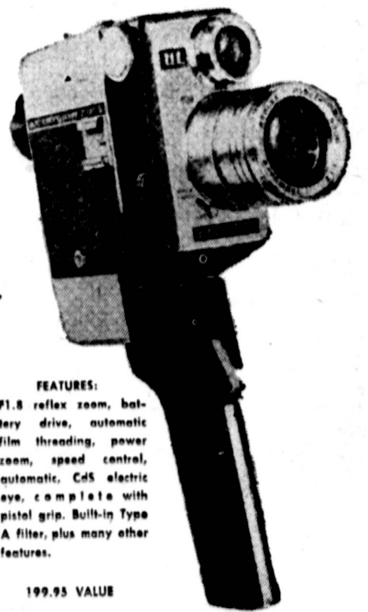

YASHICA UL 8MM 8 MM MOVIE CAMERA

FEATURES:
F1.8 reflex zoom, battery drive, automatic film threading, power zoom, speed control, automatic, CdS electric eye, complete with pistol grip. Built-in Type A filter, plus many other features.

199.95 VALUE

129⁸⁸

LADIES'

EARRINGS

REG. $1.00

29^c

Try-It Stores - 23027-33 So. Avalon Blvd. - Wilmington