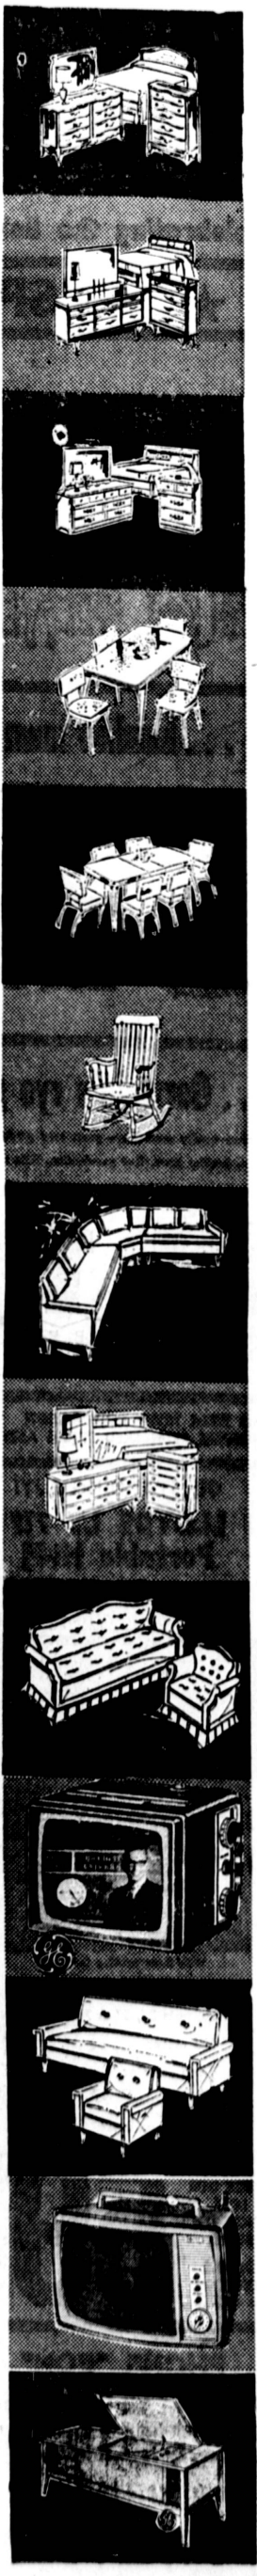

DELUXE QUILTED 3-PIECE SECTIONAL
Pillow-back styling, three pieces, covered in care-free colors and tone-on-tones.
A 439.00 VALUE
268⁸⁸

3-PIECE MODERN BEDROOM
Features nevarmor tops. Beautifully finished. You get large triple dresser, framed mirror and bookcase headboard bed. Walnut finish.
A 169.00 VALUE
118⁸⁸

2-PC. EARLY AMERICAN LIVING ROOM SUITE
Foam cushioned divan, chair has high back for more comfort. Authentically designed Early American with wing backs, scroll arms, ruffled base flounce. Maple finish exposed wood trim.
168⁸⁸

G.E. ALL-TRANSISTOR PORTABLE TV
Plays anywhere. All channel VHF-UHF reception by GE's famous quality construction, private earphone, auto battery cable included, rechargeable battery pack available at additional cost.
159⁹⁵

Vinyl Quilted Naugahyde SOFA & CHAIR
A comfortable sofa and chair that will last for years. Choice of colors. Fine construction.
A 229.00 VALUE
158⁸⁸

12-LB. LIGHTWEIGHT G.E. PORTABLE TV
So light a child can carry it. Built-in antenna, up-front controls, convection cooling, excellent reception of sound and picture.
89⁸⁸

COFFEE TABLE STYLE G.E. STEREO
An attractive up-to-the-minute design with fine tone. You will enjoy true stereo sound plus the beauty of this handsome accessory. Model R-4821.
118⁸⁸

GRAND OPENING SALE!

ME FURNISHINGS CENTER TODAY!!

HOUSE A HOME! TRY-IT'S USUAL LOW, LOW PRICES ARE EVEN LOWER FOR THIS GRAND OPENING SALE!

A BIG, BIG 50% BIG BEDROOM BARGAINS

YOU NEVER THOUGHT POSSIBLE! GRAND OPENING SALE! COME AND TAKE YOUR CHANCE OF A LIFE-TIME TO OWN FURNITURE, CARPETING AND MORE!

- **3-PC. MAPLE FINISH BEDROOM SET**
  This attractive suite includes headboard, large triple dresser and framed mirror. Warm maple finish.
  58⁸⁸
- **5-PC. MODERN BEDROOM SET**
  Exciting modern styling. Set includes roomy dresser, large mirror, bookcase bed, 2 night stands. Choice of finishes.
  88⁸⁸
- **5-PC. MODERN BEDROOM SET**
  Pecan Ash color with formica top. Includes Hollywood headboard, triple dresser, tilting framed mirror, 2 large commodes.
  118⁸⁸
- **3-PC. EASTERN MAPLE BEDROOM**
  Here's a real beauty at a budget-saving price. Full paneled bed, triple dresser, framed mirror.
  138⁸⁸
- **5-PC. DELUXE BEDROOM SET**
  Massive triple dresser, beautiful fillgree shadow-box mirror, two 2-drawer commodes, Hollywood headboard.
  198⁸⁸

CARPET CLEARANCE

- **100% CONTINUOUS FILAMENT NYLON**
  Truly fine carpeting you'll be proud to have in your home. Seven colors to choose from. Regular 5.95 sq. yd.
  3⁸⁸ SQ. YD.
- **ALL-NYLON TWEED**
  Wonderful for the Early American decor. It adds that warm, lived-in touch. Beautiful colors. A 4.95 sq. yd. value.
  2⁸⁸ SQ. YD.
- **SPACE DYED FILAMENT NYLON**
  Your choice of Char-Brown or beige. Made to stand hard use. A beautiful by in beautiful carpeting.
  4⁶⁶ SQ. YD.
- **HI-LO TWIST NYLON**
  Tough, scrim back for longer wear. Three decorator colors to choose from. Better hurry for this one.
  4⁸⁸ SQ. YD.

FOR TV
AS LOW AS **368⁸⁸**
MODEL M920VEB

- ★ FRONT CONTROLS Easy to see and use
- ★ COLOR STABILIZER Automatically maintains color balance
- ★ 24,000 Volt Picture Power Maintains true-to-life color

GENERAL ELECTRIC 2-DOOR Refrigerator-Freezer

- Automatic defrosting in refrigerator
- Zero-degree freezer, holds 90-lbs. frozen food • 3 cabinet, 2-door shelves
- Full width vegetable bin • 12 cu. ft. only, 28" wide.

MODEL TB-303
199⁸⁸

"MOBILE MAID" AUTOMATIC DISHWASHER

Power shower, flush-away drain, automatic detergent dispenser, vinyl-cushioned interior, lift-top rack convenience, handles-up silverware basket.

MODEL SP-104
128⁸⁸