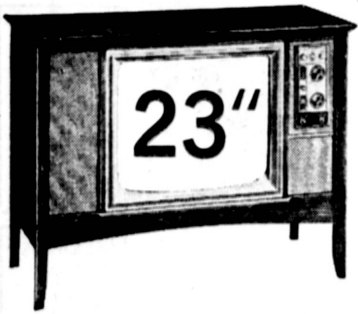

1. WITH BIG NEW
   RECTANGULAR PICTURE
2. Big 23" Rectangular picture!
   - Thinner, trimmer cabinet styling!
   - Custom deluxe gold "M" handwired color chassis!
   - VHF Color tuner and UHF color tuner.

**FREE
HOME TRIAL**

on the new 23" rectangular screen
Motorola Color TV. Call today for
approval.