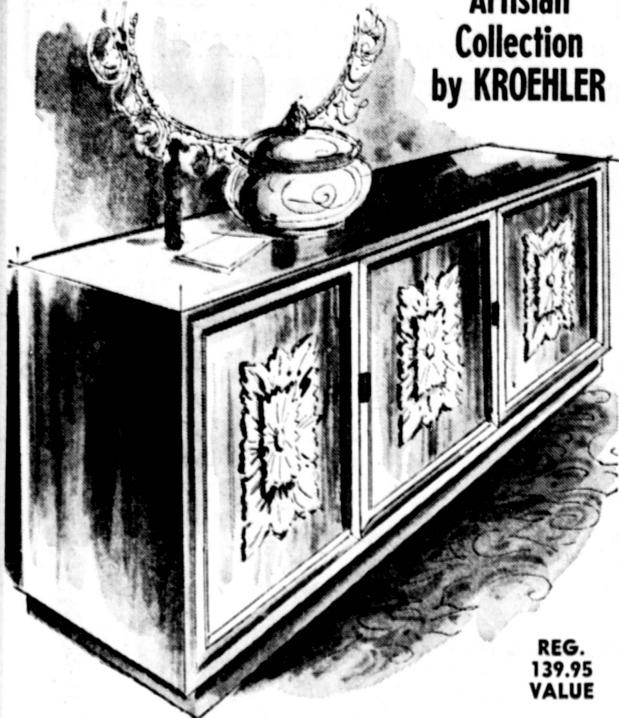

headquarters for distinguished brands . . . KROEHLER · KENT COFFEY · DIXIE · ENGLANDER
BASSETT · AMERICAN OF MARTINSVILLE · VIRTUE BROS. · LINK TAYLOR · WILLIAMS

LEONARDS

FRIGIDAIRE · O'KEEFE & MERRITT · R.C.A. VICTOR · GENERAL ELECTRIC · GAFFERS & SATTLER
MAYTAG · PACKARD BELL · KELVINATOR · ZENITH · KITCHEN AID · MOTOROLA . . . and many more!

Special Purchase!

Modern
Artisan
Collection
by KROEHLER

REG.
139.95
VALUE

OVER 21,000 CUBIC INCHES OF STORAGE SPACE
FOUR-SEASONS CABINET

A special place for records, magazines, books,
glassware or what-have-you. Velvet Walnut finish
on selected Walnut and Elm veneers and
Pecan solids, or in 4 lovely decorated finishes:
Bisque White, Calladon Green, Terra Cotta or
Walnut.

$88

On the front, there are lovely reproductions of Louis XVI carving in a beautiful
brushed gold finish. The cabinet makes a stunning accent piece. The
48"x16" top is the perfect setting for accessories. Unit is 28" high.

YOUR CHOICE SALE!!

OPEN STOCK COLONIAL BEDROOM PIECES

Your selection of authentic Colonial styling, at low, low budget prices . . . for bedroom, living room or den. Wood-grain plastic tops in matching maple finish resistant to burns, acids, scuffs and scratches.

YOUR CHOICE

- FOUR-DRAWER DESK
- FULL SIZE HEADBOARD & TWO NIGHT STANDS
- DOUBLE DRESSER (Mirror $19.95)
- FOUR-DRAWER CHEST
- FULL SIZE BOOKCASE HEADBOARD AND NIGHT STAND.

SALE PRICE!

$44

OTHER PIECES:

- 9-DRAWER TRIPLE DRESSER **58.00**
- 8-DRAWER HIGHBOY **58.00**
- 3-DRAWER CHEST **38.00**
- CORNER DESK **29.00**