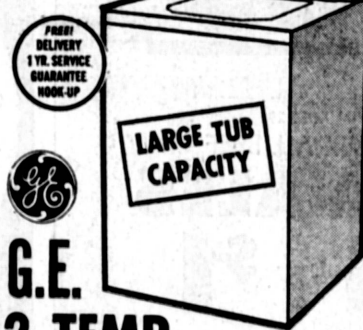

G.E. 2 TEMP. DELUXE WASHER

Large wash tub capacity! 2 wash temperatures for most fabrics. Safety lid switch. Porcelain top & wash basket. Deluxe thru-out!

159⁸⁸
SALE PRICE