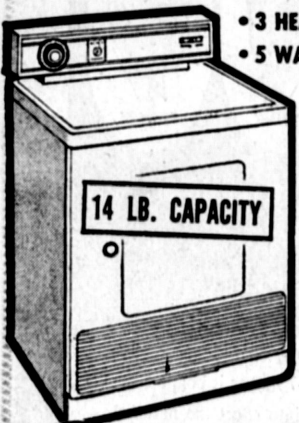

14 LB. CAPACITY

Dries even the largest capacity load "wrinkle-free". Features 3 position heat selector, time indicator, automatic cool down & exclusive 5-way venting.

129⁸⁸
SALE PRICE