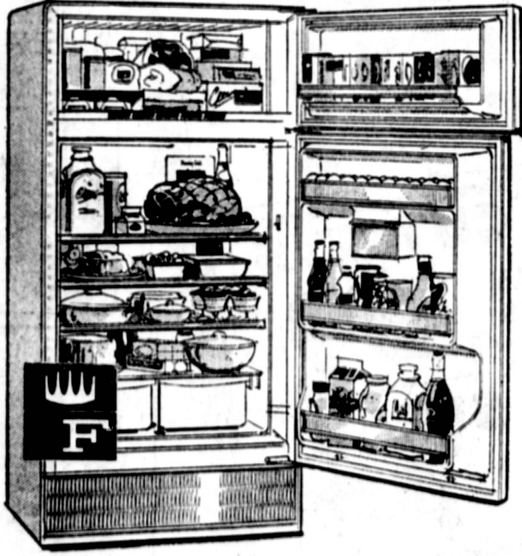

BIG FRIGIDAIRE 2 DOOR "FROST PROOF" NO DEFROSTING EVER! CLOSE-OUT 1964 MODELS

278⁸⁸

**FREE
ICE EJECTOR KIT
WITH PURCHASE**

- No frost, no defrosting ever in freezer or refrigerator compartment.
- Big 100 Lb. zero zone top freezer.
- Twin Porcelain Enamel Hydrators hold nearly 3/4 bushel.
- Roomy storage door for everything from eggs to bottles tall and small.
- All shelves are full-width, full-depth, fully usable.