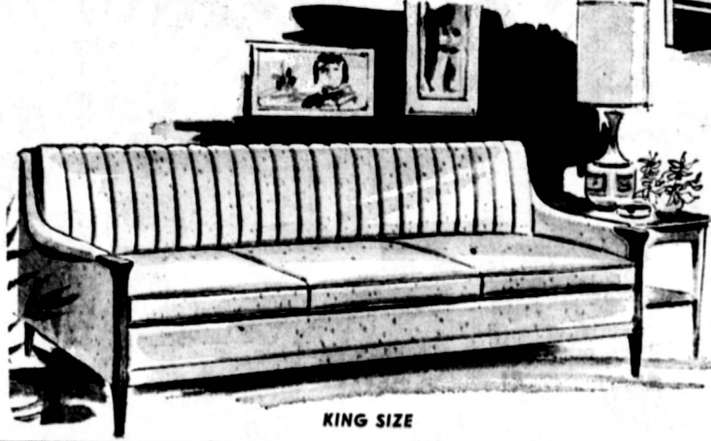

headquarters for distinguished brands . . . KROEHLER · KENT COFFEY · DIXIE · ENGLANDER
BASSETT · AMERICAN OF MARTINSVILLE · VIRTUE BROS. · LINK TAYLOR · WILLIAMS

LEONARDS

FRIGIDAIRE · O'KEEFE & MERRITT · R.C.A. VICTOR · GENERAL ELECTRIC · GAFFERS & SATTLER
MAYTAG · PACKARD BELL · KELVINATOR · ZENITH · KITCHEN AID · MOTOROLA . . . *and many more!*

SALE!

Antique White
With Gold Trim
**3 PIECE
BEDROOM
GROUP**

Beautifully and massively styled. Finished in today's popular antique white with hand decorated gold trim accenting the picture-frame design. High-pressure laminate tops clean with a damp cloth, resist burns, scratches, and acids. Yet so low in price!

3 PIECES ONLY

INCLUDING 72" 9-Drawer Dresser, 31"x40" Mirror & Full Size Panel Headboard or King Size Headboard.

$128

Two-Drawer Commode $33
24" Wide
Five-Drawer Chest $58
32" Wide

Special BUY OUT! From Virtue Bros. 110 CHINAS and BUFFETS BOUGHT AT A FRACTION OF THEIR ORIGINAL COST!

Buffet has sliding doors with storage shelf. China top has sliding glass doors with 2 adjustable shelves.
Some Chinas & Buffets are 36" wide and some are 48" wide. But hurry not all colors in all sizes.

- American Walnut
- Bisque
- Persian Walnut
- Gleaming White

36 INCH
BUFFET & CHINA

REGULAR 179.95

$58

48 INCH
BUFFET & CHINA

REGULAR 199.95

$68

KING SIZE

Contemporary Danish Kroehler Sleeper or Lounge "Sleeps like Two Twin Beds"

Contemporary Danish styling with a higher leg makes this Sleep-or-Lounge look even more like a sofa. The Levelizer in a king-size Kroehler Sleep-or-Lounge prevents hammocking, or center sag, of mattress. It gives an even, comfortable sleeping surface for 2. Mattress is actually 12" wider than a standard double bed. Available in fabrics or plastic. 76" long sofa.

Regular
339.95 Value

SALE
PRICE