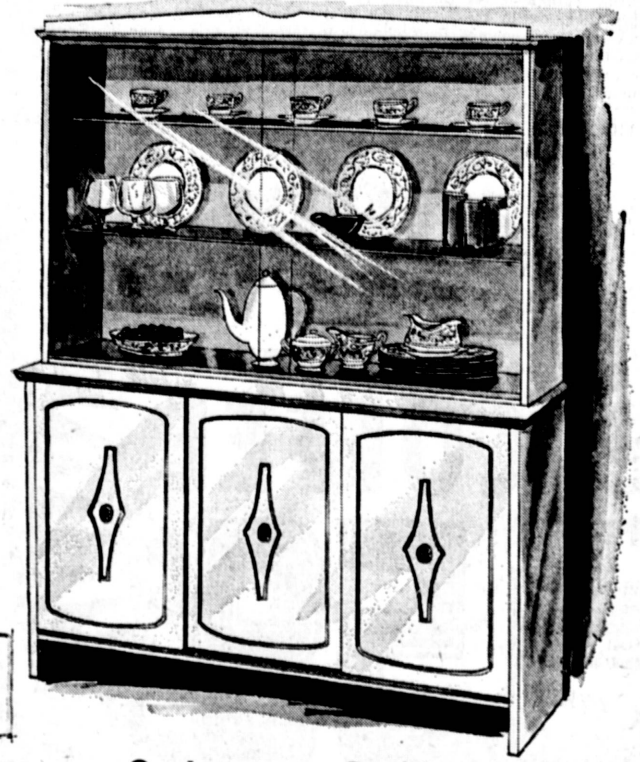

Contemporary Danish Kroehler Sleeper or Lounge "Sleeps like Two Twin Beds"

Contemporary Danish styling with a higher leg makes this Sleep-or-Lounge look even more like a sofa. The Levelizer in a king-size Kroehler Sleep-or-Lounge prevents hammocking, or center sag, of mattress. It gives an even, comfortable sleeping surface for 2. Mattress is actually 12" wider than a standard double bed. Available in fabrics or plastic. 76" long sofa.

Regular
339.95 Value

SALE
PRICE

$248