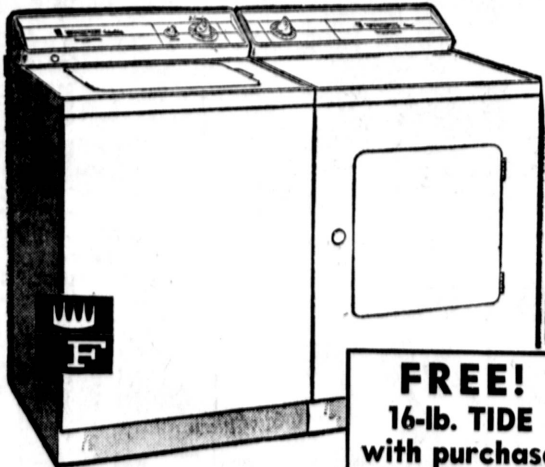

**FREE!
16-lb. TIDE
with purchase**

FRIGIDAIRE PAIR COMBINATION BUY! WASHER and DRYER

SALE PRICE!
BOTH

WASHER & DRYER

284⁸⁸

2 SPEED WASHER

Flowing Heat Dryer

- Flowing Heat dries Breeze fresh, safer than sunshine!
- Look-one dial convenience. Just dial to dry!
- Easy reach, no stoop lint screen on door!
- Porcelain enamel drum is smooth as glass!