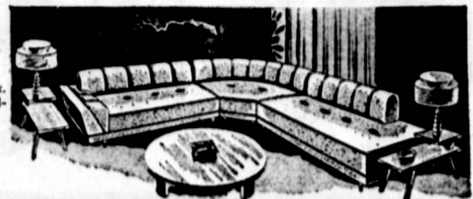

138⁸⁸

Matching Chest Available.

Provincial Divan & Chair

Foam cushioned divan, chair has reversible foam seat cushion. Authentically designed Early American with wing backs, scroll arms, ruffled base flounce. Maple finished exposed wood trim. Great buy!

BOTH PIECES

168⁸⁸

3-PC. MODERN SECTIONAL

Handsome modern styling with attractive channel back. Choice of decorator colors. Heavy nylon covers, quality construction. Now only

148⁸⁸

TRY-IT STORES

23027-33 SO. AVALON BLVD.