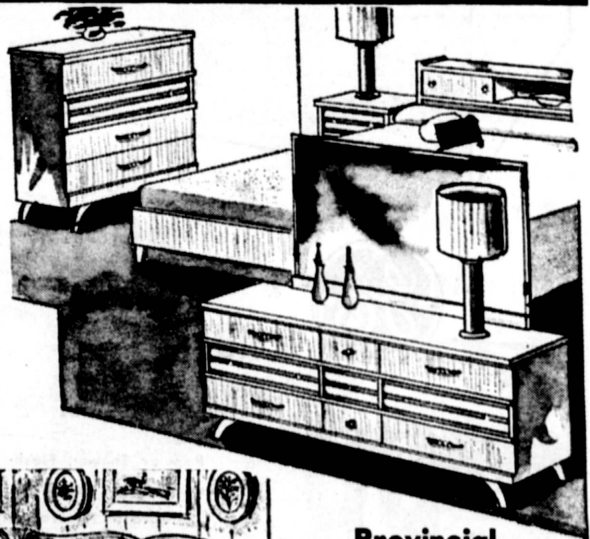

VALUES TO 260.00 — BOTH PIECES
MATCHING CHAIR . . . 58.88

99⁸⁸

5-PC. BEDROOM OUTFIT
DANISH DESIGNED

Featured are plastic tops and dove-tailed drawers. You get the dresser and mirror, beechcase headboard, 2 night stands. Reg. \$219.95.

138⁸⁸

Matching Chest Available.

Provincial Divan & Chair

Foam cushioned divan, chair has reversible foam seat cushion. Authentically designed Early American with wing backs, scroll arms, ruffled base flounce. Maple finished exposed wood trim. Great buy!