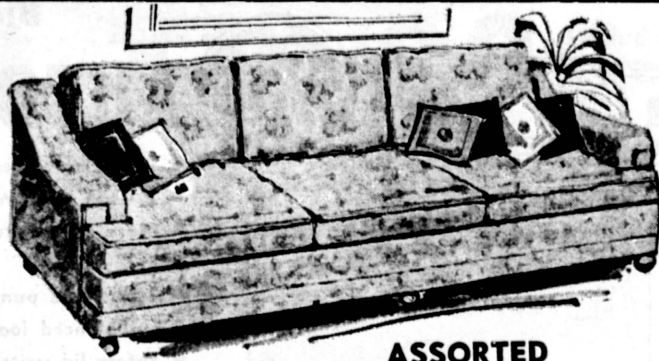

General Electric complete. Regular 29.95 **14⁸⁸**

BUNK BEDS

Includes two beds, ladder, guard rail **34⁸⁸**

SLEEP SOFAS

Perfect "extra" bed. Comfortable. **118⁸⁸**

BABY CRIBS

Many styles. Similar to illustration. Priced from **16⁸⁸**

4-DRAWER CHEST

Maple finish, plenty of roomy drawers **11⁸⁸**

RECLINER CHAIR

Solid comfort. Vinyl & cloth covers. From **58⁸⁸**

ASSORTED

LUXURIOUS QUILTED SOFAS

Luxuriously quilted over deep foam for lasting comfort. Shepherd casters for easy mobility. Wide choice of decorator colors.