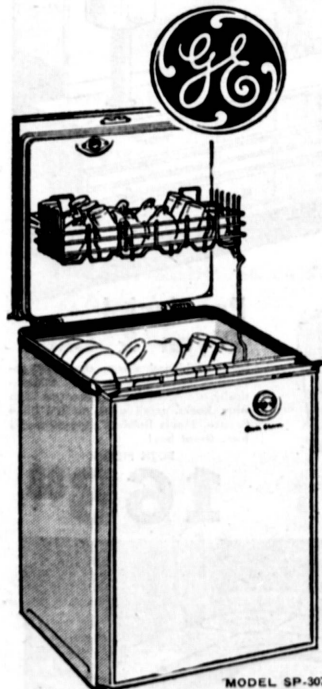

NEVER IN 13 YEARS SUCH VALUES ... SUCH BARGAINS

TRY-IT'S
LUCKY 13th

ANNIVERSARY

SALE

Big 12-lb. G.E. Filter-Flo

AUTOMATIC WASHER

MODEL WA-504

- Water saver selector
- 2 wash temperatures
- Rinse temperature
- Spray rinse
- Turbo-type pump
- Unbalanced load control
- Safety lid switch
- Porcelain tub and basket

\$168⁸⁸

**SPECIAL SAVINGS NOW ON G.E.
WASHERS ● DRYERS ● REFRIGERATORS**

"MOBILE MAID"

AUTOMATIC DISHWASHER

Power Shower, Flush-away Drain, Automatic Detergent Dispenser, Vinyl-Cushioned Interior, Lift-Top Rack Convenience, Handles-up Silverware Basket.

MODEL SP-104

\$128⁸⁸

**GENERAL ELECTRIC
2-DOOR REFRIGERATOR-FREEZER**

★ AUTOMATIC DEFROSTING IN REFRIGERATOR

★ ZERO-DEGREE FREEZER, HOLDS 90-LBS. FROZEN FOOD

★ 3 CABINET 2-DOOR SHELVES

★ FULL WIDTH VEGETABLE BIN