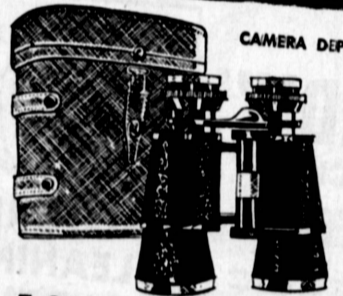

7x35 CENTER FOCUS BINOCULARS WITH GENUINE LEATHER CASE

Outstanding buy! 7x35, center focus binoculars with fully-coated optics. Complete with genuine leather case.
39.50 VALUE
16.84
SAVE OVER 60%