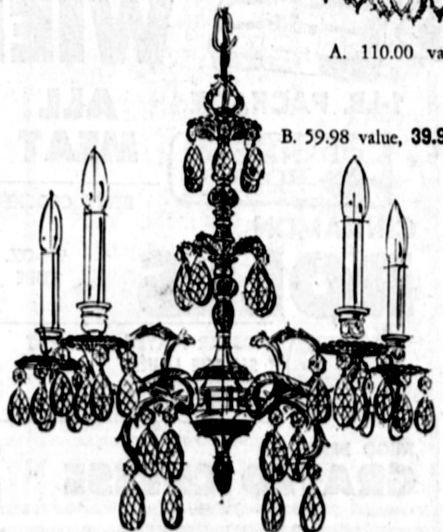

B. 59.98 value, **39.99**

C. 49.98 value, **34.99**