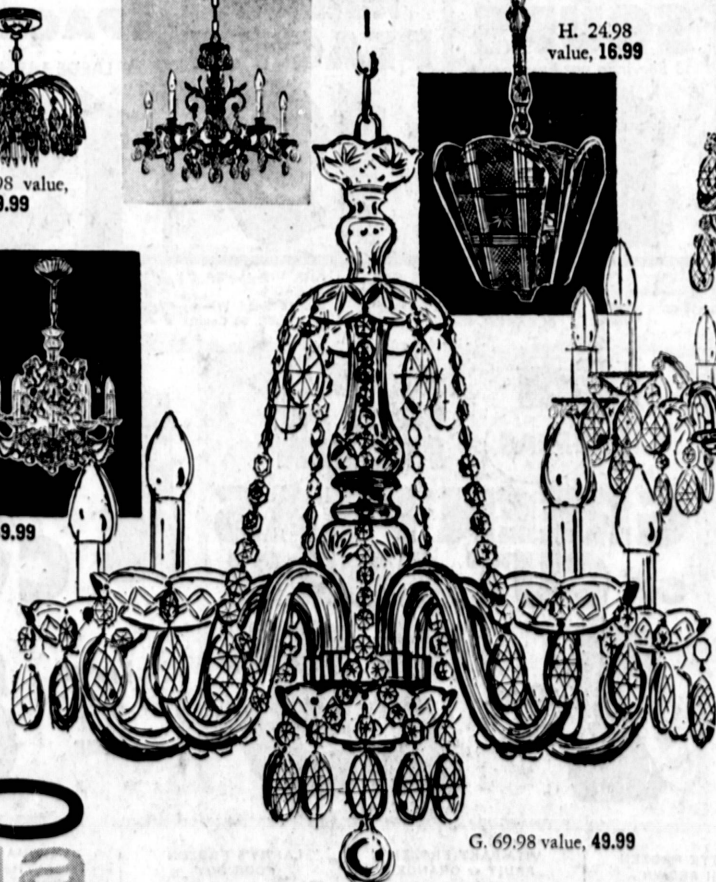

F. 89.98 value, **59.99**

H. 24.98 value, **16.99**

G. 69.98 value, **49.99**

MAYCO CALIFORNIA

MAY CO. SOUTH BAY
HAWTHORNE AT ARTESIA
370-2511

SHOP EVERY DAY, MONDAY THROUGH SATURDAY, 10:00 A.M. 'TIL 9:30 P.M.