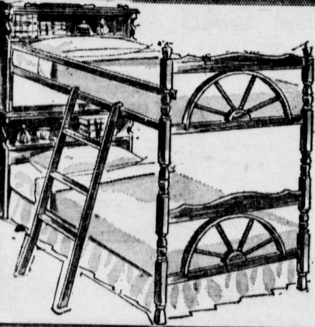

BOOKCASE, WAGON-WHEEL MAPLE BUNK BEDS

Newest space saver! Includes 2 maple Wagon-Wheel Bookcases, Bunk Beds, Guard Rail and Ladder. Safe, attractive and bargain priced!

Innerspring Mattress Bunkette Sets . . . Compare at 39.95! **25.88** set

59.88
BUDGET TERMS

YOU CAN CHARGE IT AT CMA!

FREE