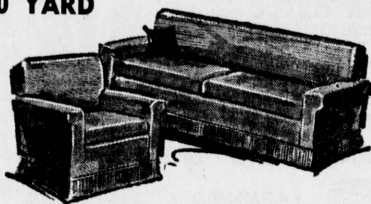

VALUES TO 5.00 YARD

1¹⁹ YD.