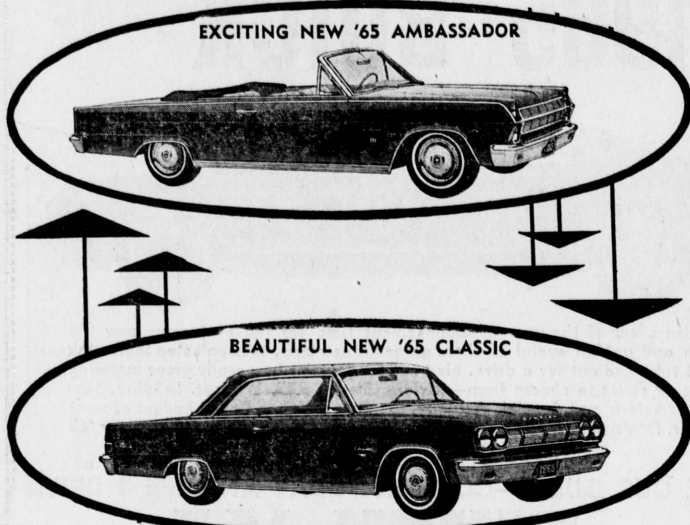

65's Here Now!

AT

HUNT RAMBLER

WILMINGTON

ALL MODELS READY FOR IMMEDIATE DELIVERY TODAY

HUGE STOCK OF '64 RAMBLERS MUST BE SOLD

No Reasonable Offer Refused!

• Hardtops • Convertibles • Wagons • Sedans

SAVE UP TO **$1000**

HIGH TRADE-IN ALLOWANCE

WE WILL ALLOW UP TO:

'56 CHEVROLET	UP TO	$1000
'59 FORD	UP TO	$1200
'60 OLDS	UP TO	$1600
'61 CHEVROLET	UP TO	$1800
'62 RAMBLER	UP TO	$2000

USED CAR SPECIALS

'63 BUICK

Riviera Sport Coupe. Air conditioning and fully equipped including power windows, radio, heater, white walls, etc. (3238) **$3995**

'64 SPYDER

Corvair Monza with 4-speed, radio, heater, white walls, bucket seats. Metallic red, black interior. Low mileage **$1995**

'63 MERCURY

Meteor. Automatic, radio, heater, power steering. (3151) **$1295**

'62 CHEVROLET

V-8, automatic, radio, heater. Low mileage. (Stock 3163) **$1295**

'62 MONZA

Corvair. 4-speed, radio, heater, white walls. (3081) **$1195**

'60 PONTIAC

Bonneville Sport Coupe. Automatic, power steering, R&H, white walls. (3196) **$1195**

'62 PLYMOUTH

Station Wagon. Valiant. Air cond., automatic, radio, heater. (2973) **$1095**

'62 RAMBLER

Station Wagon. (Stock 3058). Sale-priced at only **$995**

'60 VOLKSWAGEN

2-Door Deluxe. Has radio, heater, etc. (Stock 3214). Hurry for this **$995**

'59 CHEVROLET

Impala. V-8, automatic, power steering, radio, heater, white walls. (3126) **$595**

HUNT RAMBLER

402 W. ANAHEIM - WILMINGTON
NEW CARS USED CARS
TE 5-6646 TE 5-6649

— ALSO —

841 W. PACIFIC COAST HIGHWAY TE 5-8310

WOULD YOU RATHER SWITCH THAN FIGHT

HERE'S WHY WE ARE NUMBER 1 IN USED CAR SALES IN THE SOUTH BAY!

WHY FIGHT AN OLD CAR THAT'S GIVING YOU PROBLEMS — SWITCH NOW — CHOOSE THE USED CAR FROM OUR LARGEST STOCK IN '64 — ALL MAKES — ALL MODELS — TERRIFIC REDUCTIONS.