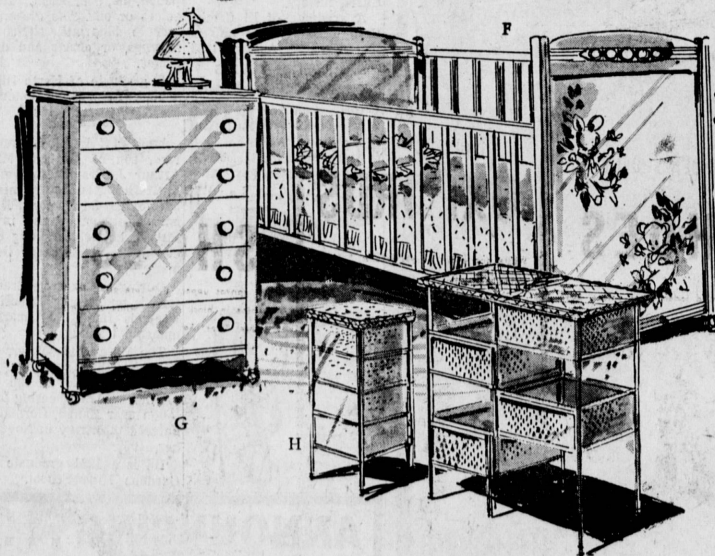

F. Hardwood Crib
34.99 reg. 45.00
Lullaby hardwood crib in two finishes: white with pastel trim and teething rails or walnut with white trim and rails. Nursery decal, double drop sides, adjustable springs.

G. Matching Chest
49.99 reg. 54.98
Lullaby's big 5-drawer chest for baby's things, the growing youngster. White finish has pastel pulls, walnut finish has white.

H. Dresser Wardrobe
19.99 reg. 22.98
Four big compartments fold together compactly, open 36"x18"x18". Plated steel uprights, woven fiber sides, top with boxed pad and safety strap to use while dressing or tending baby.

May Co. Infants' Furnishings 38

Cloud Light Comforters
Incredibly light, airy, nylon covers, quilted over DuPont's Dacron® "88" polyester fiber fill. Resilient, mat resistant, odorless, non-allergenic, washable. 36"x45" size.

J. Floral Print
3.99
Pink, blue or maize with tailored edge. (At same price Country Mouse print).

K. Ruffles and Bows
4.99 special
Soft and comfy with delicately ruffled edges, appliqued bows, (other appliques available) in pink, blue or maize.

L. Comforter and Pillow
5.99 2-pc. set special
The daintiest of prints with nylon ruffled edges. White, pink, blue, maize. Cloud soft ruffled pillow to match in acetate filled.

MAY CO CALIFORNIA

MAY CO. SOUTH BAY
HAWTHORNE AT ARTESIA
370-2511

SHOP EVERY DAY, MONDAY THROUGH SATURDAY, 10:00 A.M. 'TIL 9:30 P. M.