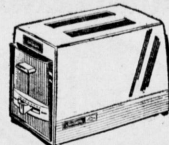

MODEL T45

SUNBEAM Radiant Control TOASTER

Fabulous Sunbeam at the lowest price in history. Save 4.63 during this sale.

$17.50 VALUE **12⁸⁷**