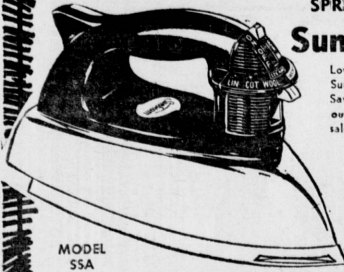

LEONARDS

HOUSEWARES DEPT.

SPRAY, STEM & DRY

Sunbeam IRON

$18.95 VALUE

12⁸⁷

HOUSEWARES DEPT.

TOASTMASTER STAINLESS

3-9 Cup Coffeemaker

Toastmaster popular 3 to 9 cup stainless coffeemaker. Allows you to brew just the proper amount of coffee you desire! Coffeemaker features a warmer that keeps the coffee at the proper temperature.

$16.95 VALUE

4 DAYS ONLY! 10⁸⁷