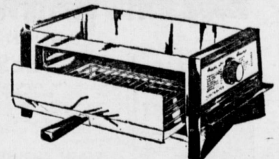

MODEL 501

MODEL T45