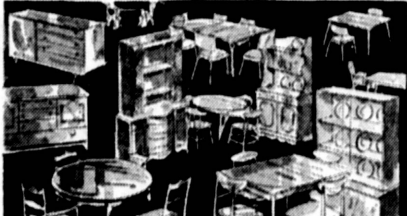

EARLY AMERICAN, PROVINCIAL LIVING ROOM

- 4... LOVE SEAT ROCKERS. Quilted with wood trim. 2 gold, 2 green. Compare at \$125.50 **\$79**
- 4... SWIVEL ROCKERS. High back, wood trim. 2 brown print, 2 copper tweed. Compare at \$119.50 **\$74**

EARLY AMERICAN DINING ROOM

- 1... 54-INCH SOLID BIRCH BUFFET WITH HUTCH. Compare at \$399.50 **\$229**
- 1... 42-INCH DROP LEAF TABLE. With 2 leaves that extend to 96 inches. Compare at \$219.50 **\$139**
- 3... 5-PIECE SETS with NEVAMAR TABLE TOPS. 42-inch round table extends 54 inches. Compare at \$139.50 **\$85**

ODDS AND ENDS

- COFFEE TABLES, STEP TABLES, END TABLES... from \$5 each
- ASSORTED DINETTE CHAIRS... from \$3.50 each
- BAR STOOLS... \$5.00 each
- UNFINISHED DESKS (7 only)... \$8.50 each
- CHESTS OF DRAWERS... \$24.00 each