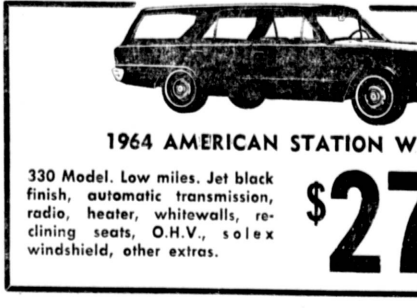

ROOMS, Furnished 130. SLEEPING ROOM, private bath & entrance. 1724 Arlington. FA 8-2157

ROOM AND BOARD 132. Room & board in nice new home. Reasonable rent. TE 4-8254

Merchandise For Sale FURNITURE and Appliances 154

FORCED TO SELL BELOW COST 5 ROOMS FURNITURE $256.40. FINANCE COMPANY WANTS IMMEDIATE REPOSSESSION.

WASHER, Stove, Table and Chair. Call 325-0961 after 5 p.m. MICHAEL Development & Chair. Reasonable price. DA 6-0679

WHIRLPOOL automatic washer 1964 deluxe model. Still has new guarantee. Sell for balance due $184.84.

REFRIGERATOR 1964 G.E. big deluxe model. Large cross top freezer. 8 cubic feet. No cash needed.

FREEZER - G.E. 1964 deluxe model upright. Holds 500 lbs frozen food. Has sharp freeze shelves and storage on door.

FREEZER - G.E. 1964 deluxe model upright. Holds 500 lbs frozen food. Has sharp freeze shelves and storage on door.

FREEZER 1963 Admiral big deluxe model. Holds over 300 lbs has quick freeze shelves and shelves in door.

ADMIRAL TV. Big deluxe model. All-wood cabinet. 23-inch screen console. All wood multi-tuner. All wood multi-tuner.

MISCELLANEOUS 158. PACKARD BELL TV - 1964 deluxe walnut cabinet. Big 22-inch screen console. All wood multi-tuner.

Automotive AUTOMOBILES For Sale 190

AT AL ORTALE RAMBLER IN TORRANCE IT'S "GOOD BUY" TIME FOR ALL '64 RAMBLERS IN STOCK

1964 AMERICAN STATION WAGON 330 Model. Low miles. Jet black finish, automatic transmission, radio, heater, whitewalls, reclining seats, O.H.V., solex windshield, other extras.

AL ORTALE TRUCK CENTER USED TRUCK BARGAINS '49 JEEP PICKUP $295 '49 STUDEBAKER 3/4-TON $195 '50 CHEVROLET 1/2-TON PICKUP $195

NEW INTERNATIONAL SALES & SERVICE 1885 TORRANCE BLVD. TORRANCE FA 8-9222

Automotive AUTOMOBILES For Sale 190

AT AL ORTALE RAMBLER IN TORRANCE IT'S "GOOD BUY" TIME FOR ALL '64 RAMBLERS IN STOCK

Everything Goes - Nothing Held Back - We Mean to Deal Now! $800 SAVINGS - $99 DELIVERS (OAC)

AL ORTALE TRUCK CENTER USED TRUCK BARGAINS '49 JEEP PICKUP $295 '49 STUDEBAKER 3/4-TON $195 '50 CHEVROLET 1/2-TON PICKUP $195

NEW INTERNATIONAL SALES & SERVICE 1885 TORRANCE BLVD. TORRANCE FA 8-9222

USED CARS & TRADE INS The Following Units May Be Purchased as this Example: '61 FALCON - If no cash, pay $18.42 per month on down & handle contract at $28.94 per month.

NEW CAR DEALER ALWAYS HAS IN STOCK A VARIETY OF FINE USED CARS SERVING TORRANCE AND SOUTH BAY AREAS

CADILLAC OLDSMOBILE RONALD E. MORAN, INC. YOUR AUTHORIZED CADILLAC-OLDSMOBILE DEALER

25 PACIFIC COAST HWY., HERMOSA BEACH FR 4-3436 900 No. Pacific Coast Hwy., Redondo Beach FR 2-2181 SP 2-2811

TREMENDOUS SAVINGS ON "OK" GUARANTEED USED CARS AT Gledhill CHEVROLET 304 E. ANAHEIM WILMINGTON TE 4-3494 '64 BARRACUDA DEMO LIST $3101.95 $2699.01

Automotive AUTOMOBILES For Sale 190

SALE MONEY SAVING ONE YEAR GUARANTEE ON ALL USED CARS

'58 PLYMOUTH V-8 4-DOOR $499 Push Button transmission, radio, heater. One owner.

'61 FORD STATION WAGON $999 Stick shift with overdrive. Radio, heater, whitewalls. Local 1-owner car.

'59 CHRYSLER NEW YORKER HARDTOP 2-DOOR $1199 Push button Torqueflite, power steering & brakes, windows & seats, radio & heater, whitewalls.

'61 CHRYSLER NEWPORT 2-DOOR HARDTOP $1799 Push button Torqueflite, power steering, radio & heater, whitewalls. Like new.

'63 CHEVROLET NOVA 400 2-DOOR $1799 Hardtop. Standard shift, radio & heater, whitewalls. Local one owner car.

'63 PLYMOUTH V8 FURY 9-PASS. WAGON $2599 Luggage rack, full vinyl interior, arm rest, Torqueflite, power steering, heater, radio, whitewalls. 27,000 miles still left on factory warranty.

'63 PLYMOUTH SPORTS FURY 2-DOOR $2599 2-Door Hardtop, 361 engine, Push button Torqueflite, power steering, brakes & windows, bucket seats, radio & heater, whitewalls. 27,000 miles still left on factory warranty.

WAREHOUSE LIQUIDATION Cabrillo Motors 19th & Pacific San Pedro - TE 3-3577 '59 CHEV IMPALA Real Beauty, Runs Fine FULL PRICE $998.32

Clearance on ALL '64 FORDS SAVE $$$ BARRACUDA IMMEDIATE DELIVERY CARL'S MOTOR CO. 1200 N. Avalon WILMINGTON TE 8-6621 WILMINGTON TE 8-3181