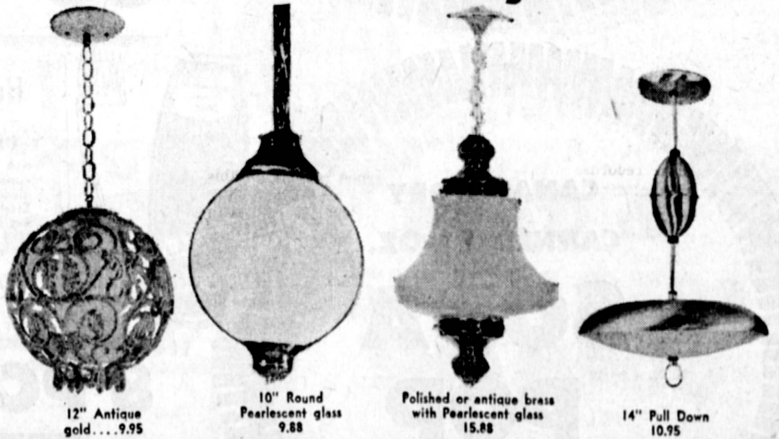

REGULAR \$6.00 TO \$12.00... 54-INCH UPHOLSTERY FABRIC
Your choice of the newest decorator fabrics and colors **\$1.49** yd.

REGULAR TO \$12.00
FABRIC ASSORTMENT
• Open weave boucles
• Heavy cotton decorator weaves
• Plus many others **\$1.49** yd.

GENUINE NAUGAHYDE

THAT'S RIGHT A LOW, LOW 99¢ YD. FOR THIS GREAT ALL PURPOSE, LONGEST WEARING, STRETCH BACKED NAUGAHYDE! USUALLY SOLD FOR UP TO \$8.00 yd.

99¢

Save 20% to 50% on Light Fixtures

ODORLESS VINYL PAINT
NATIONAL PAINTS VINYL PLASTIC (SINCE 1921)
In White and Colors. For interior or exterior. Plaster or stucco. Dries in 1/2 hour. Can be rolled or brushed. Shows no lap marks. No thinners. Just clean up your tools with water. It's odorless and it's washable. Reg. 4.99 value. **2.99** Gal.