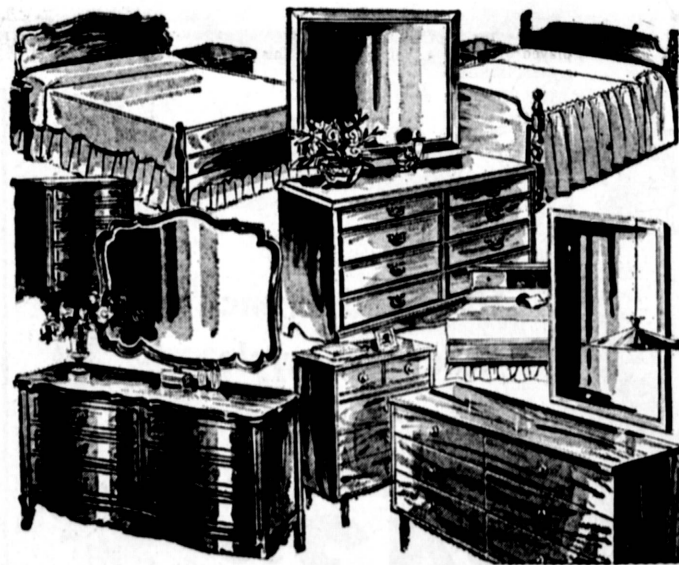

MODERN BEDROOM

- 4—3 PC. WALNUT SETS with 9-drawer dresser, mirror, panel bed, 2 nite stands. Compare at $289.50 **$185**
- 1—5 PC. OIL WALNUT SET with 9-drawer dresser, mirror, book case head board, 2 nite stands. Compare at $319.50 **$189**
- 3—5 PC. ITALIAN PROVINCIAL BUTTERNUT SETS with 9-drawer dresser, twin mirror, panel bed, 2 nite stands. Compare at $569.50 **$375**
- 4—5 PC. MEDITERRANEAN SOLID PECAN SETS with 72" 9-drawer dresser, mirror, panel bed, and 2 nite stands. Compare at $549.50 **$340**

PERIOD BEDROOM

- 3—5 PC. SOLID EASTERN BIRCH SETS with 60" 7-drawer dresser, mirror, panel bed, and 2 nite stands. Compare at $395.50 **$275**
- 1—5-PC. FRENCH PROVINCIAL SET with 6-drawer dresser, mirror, panel bed, 2 nite stands in antique white & gold **$239**

SLEEPERS

- 1—68-INCH WASHABLE VINELLE SLEEPER with foam cushions in color of avocado. Compare at $239.50 **$150**
- 1—78-INCH WASHABLE VINELLE SLEEPER with latex foam cushions in color of avocado. Compare at $269.50 **$165**
- 1—72-INCH BEIGE TWEED SOFA, provincial wing in birch trim. Compare at $274.50 **$179**