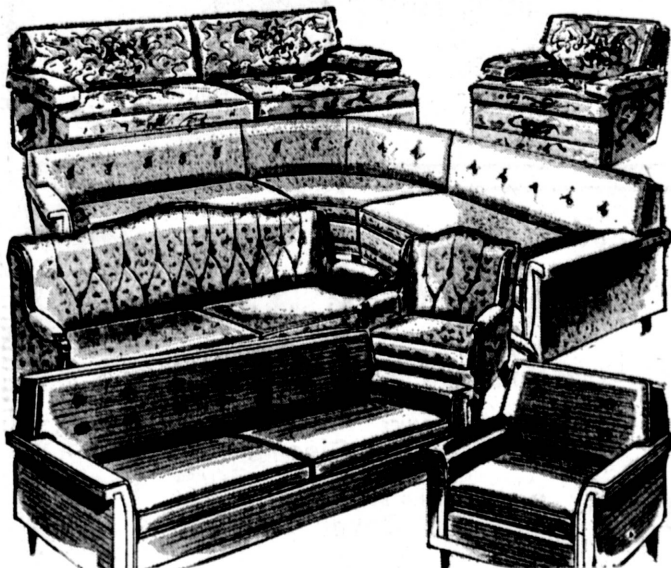

MODERN LIVING ROOM

- 1—DANISH STYLE 2-PIECE SETS with wood arms, foam cushions, topaz in color. Compare at $159.50 **$99**
- 1—8 FT. LATEX FOAM CUSHION SOFAS in turquoise, char-brown, or beige. Compare at $229.50 **$159**
- 1—94 INCH SCOTCHGUARD SOFA with scoop arms and latex foam cushions in turquoise color. Compare at $219.95 **$149**
- 1—8 FT. LOOSE PILLOW-BACK SOFA with foam cushions in blue-green quilt. Compare at $224.50 **$139**
- 4—7 FT. QUILTED SOFAS in colors of brass or toast with foam cushions. Compare at $149.50 **$89**
- 6—86 INCH SOFA AND CHAIR SETS with walnut trim arms, and latex foam cushions. Compare at $339.50 **$239**
- 2—2 PIECE CURVED SECTIONALS with soft edge and Shepherd casters in marine quilt. Compare at $389.50 **$269**
- 7—LOUNGE CHAIR AND OTTOMAN SETS in tan or green washable vinelle. Compare at $149.50 **$89**

EARLY AMERICAN LIVING ROOM

- 1—100-INCH PILLOW BACK SOFA. Beautiful custom quilt. Compare at $319.50 **$199**
- 1—7 FT. PILLOW BACK SOFA with foam cushions in gorgeous print quilt. Compare at $229.50 **$149**
- 1—2 PIECE LAY-BACK DIVAN AND ROCKER in color of sand and in washable vinelle. Compare at $249.50 **$175**
- 1—2 PIECE PILLOW BACK SOFA AND CHAIR with latex foam cushions in color of bone, washable vinelle. Compare at $349.50 **$235**
- 1—2 PIECE CHANNEL BACK SOFA AND CHAIR with latex foam cushions in color of char-brown. Compare at $349.50 **$235**

ODDS AND ENDS

- 21—UNFINISHED DESKS ..... $8.50 each
- 10—UNFINISHED BOOK CASES ..... $5 each
- 5—MAPLE CHESTS ..... $25 each
- 6—MAPLE DESKS ..... $29 each
- ODD BEDS ..... from $5
- ODD DINETTE CHAIRS ..... from $3.50
- SAMSONITE FOLDING CHAIRS ..... $4.44 each
- BAR STOOLS ..... from $5 each

Modern Dining Rm.

- 1—5 PIECE SET with 42" round table with Nevamar top that extends to 60 inches, 3 side chairs, 1 arm chair. Compare at $199.50 **$125**
- 1—7 PIECE SET in Italian Provincial Cherrywood. 42x110 oval table with 4 side chairs, and 2 arm chairs. Compare at $624.50 **$395**