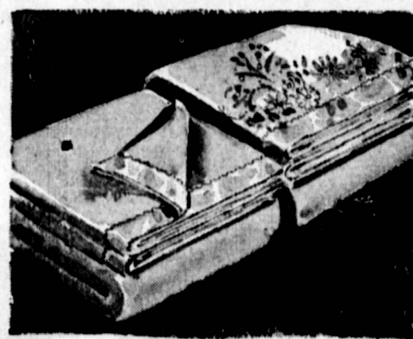

Heavy Quilted Bed Pads

- "The Princess" by Hain of California.
- Sanforized cotton, edge securely bound, featuring "zig-zag" stitch.

TWIN BED $1⁹⁷ FULL $2⁸⁷
SIZE BED SIZE

100% Virgin Acrylic Fiber Blankets

- 6 1/2 inch nylon binding, high lofted blanket
- Comes in 8 lovely decorator colors.

$6⁹³