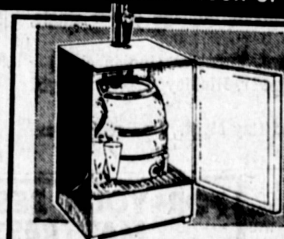

ADMIRAL 23 INCH DELUXE COLOR TV
 Lowest price in the west for 21" color TV. Features pre-set tuned picture. Sharp black & white plus ultra sharp color. Easy to use controls.
SPECIAL VALUE! \$299

ADMIRAL 6 SPEAKER WALNUT STEREO
 Danish walnut hardwood console cabinet. 4 speed automatic changer with diamond needle. AM-FM & FM stereo radio. 6 speakers.
PRICE SLASHED! \$294

RCA VICTOR Custom STEREO 3 WAY RADIO
 Combo radio-phonograph, AM-FM plus FM stereo radio. Famous 4 speed changer with diamond needle. Beautiful hardwood cabinet.
PRICED FOR CLEARANCE \$249

19" PORTABLE With Antenna & Handle!
 Unbelievable price for a deluxe 19 inch TV. Built-in whip antenna. Up front speaker & controls.
89.88

ADMIRAL 23 INCH PORTABLE TV WITH FREE STAND
 Easy-to-use tuning controls. Stand of sturdy tubular steel with self-swiveling wheels & storage shelf. Telescopic antenna.
\$149.00 SALE PRICE

REFRIGERATED HOME BEER BAR
 Fully equipped with dispensing accessories. Holds 1/4 keg of beer. Magnetic door seal.
159.88

FAMOUS 11cu. REFRIGERATOR-FREEZER
 Full width freezer with "freez-mart" chiller drawer, glide-out shelves, dairy bar & butter keeper, 22 qt. full size crisper.
PRICED FOR CLEARANCE \$148

NORGE 19.2 CU. FT. DELUXE FREEZER
 Huge 672 lbs. capacity! New thin line design. Full-width roll-out storage basket. 5 large door shelves. Warning light, door lock.
PRICED FOR CLEARANCE \$239