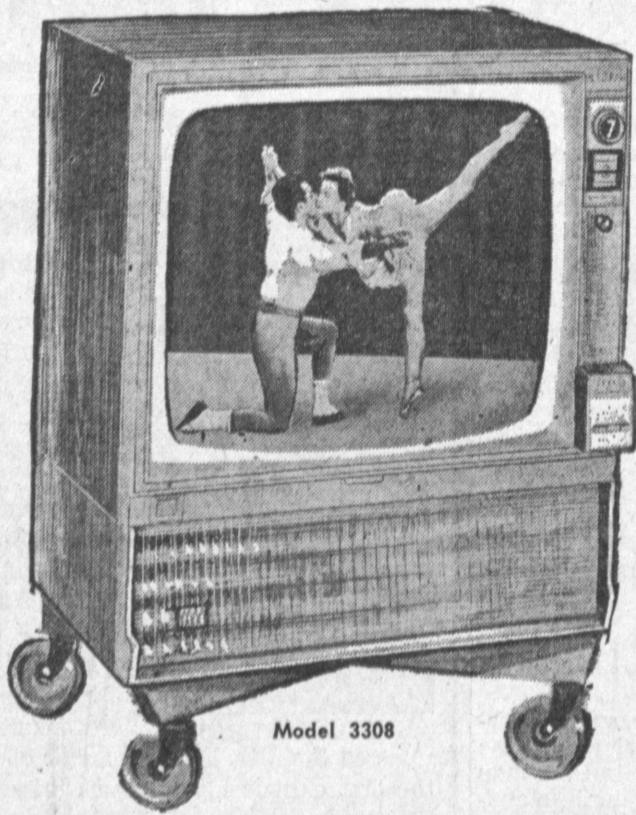

OPEN EVERY NIGHT 'TIL 9:00 P. M.

SATURDAY
9 'Til 6 P.M.

Except Saturday and Sunday
'TIL CHRISTMAS

SUNDAY
10 'Til 5 P.M.

ZENITH

Roll Around
CONSOLETTA

With
SPACE COMMAND
REMOTE CONTROL

- 22,000 Volts
- Bonded Picture Tube
- Transformer Chassis
- Sound Out Front