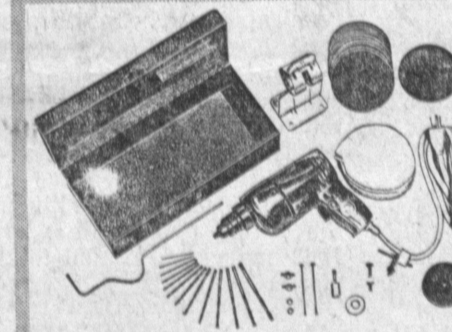

THIS WEEK'S TOOL SPECIAL
VERSATILE SHOP-CRAFT

1/4" DRILL KIT

14⁸⁸ 1.25 per week

A FAMILY GIFT IDEA...

for MOM

FOR MOM
A Kelvinator
Appliance

Hey, Dad, you can thrill Mom this Christmas with an exciting new refrigerator, range, automatic washer, or clothes dryer from famous Kelvinator.