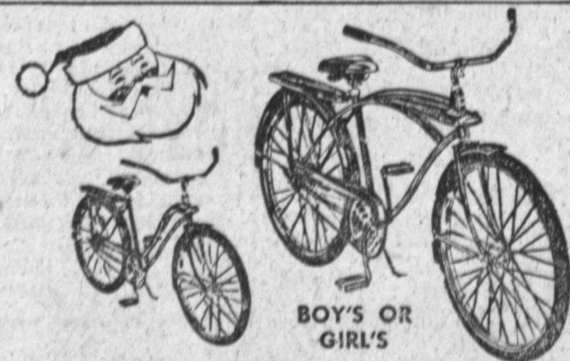

DOWNTOWN
TORRANCE

NEW
KELVINATOR
AUTOMATIC
WASHER

1. **NEW**
2. NEW SPRAY RINSE
   - NEW AUTOMATIC CUTOFF
   - NEW WATER SPOUT
   - NEW GLASS LID
   - NO PAYMENTS 'TIL FEBRUARY
3. **MATCHING DRYER**
4. FULL 10-LB. CAPACITY
   - DRIES ALL FABRICS GENTLY AND SOFTLY

KELVINATOR AUTOMATIC

WASHER Low as

$168

Santa Says:

Give a gift

that will

keep on

giving

for many

years to

come!

GIFTS FOR HIM

NO
MONEY
DOWN ON
ANY ITEM

PAYMENTS
DON'T START
'TIL FEBRUARY

THIS WEEK'S TOOL SPECIAL
VERSATILE SHOP-CRAFT

1/4" DRILL KIT

14⁸⁸ 1.25 per week

A FAMILY GIFT IDEA...

for MOM

FOR MOM
A Kelvinator
Appliance

Hey, Dad, you can thrill Mom this Christmas with an exciting new refrigerator, range, automatic washer, or clothes dryer from famous Kelvinator.

THIS WEEK'S TOOL SPECIAL

POWERFUL NEW SHOP-CRAFT
SABRE SAW

Perfect for the handyman, this saw cuts 2" hardwood, metal, and formica. With 3 blades, 8" rip and circle guide.

13⁸⁸ 1.25 per week

GIFTS FOR BOYS

GIFTS FOR GIRLS

BICYCLES

With a Flair

FOR FUN!

THIS WEEK'S TOOL SPECIAL
SHOP-CRAFT PRECISION

7" POWER SAW

24⁸⁸ 1.25 per week

SAVE ON 26" BICYCLE

37⁸⁸

ONLY $3.80 DOWN

Beautiful new tank design with built-in twin headlights. Rugged frame. Chrome-plated rims! Padded two-tone saddle. Strong rear carrier. Dependable coaster brake. Boy's model red, girl's blue.

THIS WEEK'S TOOL SPECIAL
LIGHTWEIGHT SHOP-CRAFT

3/8" POWER DRILL

Drills 3/4" steel, 3/4" hardwood, with 2.0 AMP. 1000 RPM dynamically balanced motor. Weight 3 1/2 lbs.

15⁸⁸ 1.25 per week

B.F. Goodrich **20" BIKES**
CONVERT FOR BOYS OR GIRLS

Price cut on popular model, loaded with features. Comfortable saddle, chrome rims. With kickstand, chainguard. Bright red finish. Training wheels extra.

25⁸⁸

ONLY $2.60 DOWN

B.F. Goodrich

1323 CRAVENS AVENUE
DOWNTOWN TORRANCE

FA 8-0220