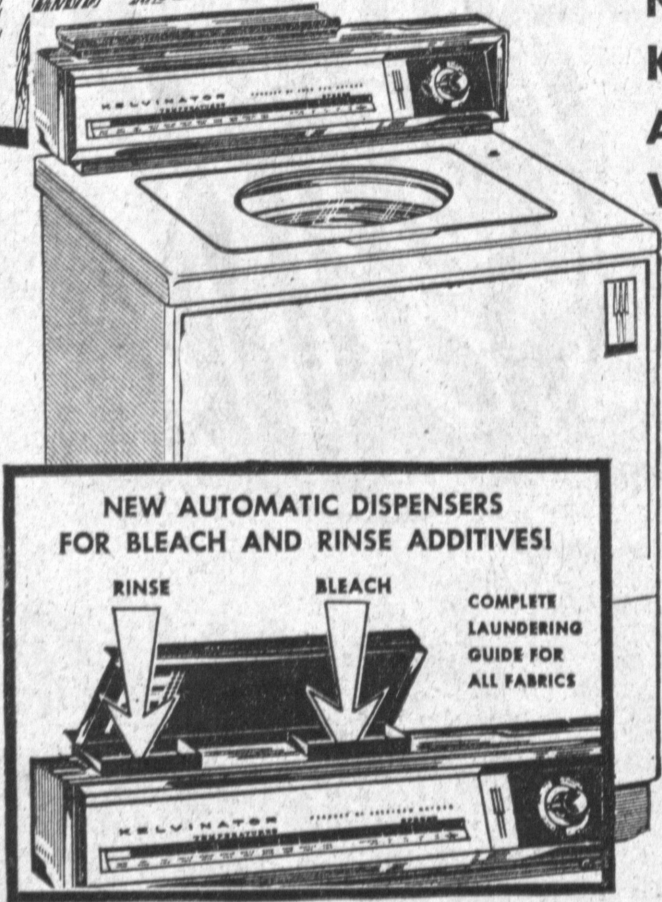

DOWNTOWN
TORRANCE

NEW
KELVINATOR
AUTOMATIC
WASHER

1. **NEW**
2. NEW SPRAY RINSE
   - NEW AUTOMATIC CUTOFF
   - NEW WATER SPOUT
   - NEW GLASS LID
   - NO PAYMENTS 'TIL FEBRUARY
3. **MATCHING DRYER**
4. FULL 10-LB. CAPACITY
   - DRIES ALL FABRICS GENTLY AND SOFTLY

KELVINATOR AUTOMATIC

WASHER Low as

$168

Santa Says:

Give a gift

that will

keep on

giving

for many

years to

come!