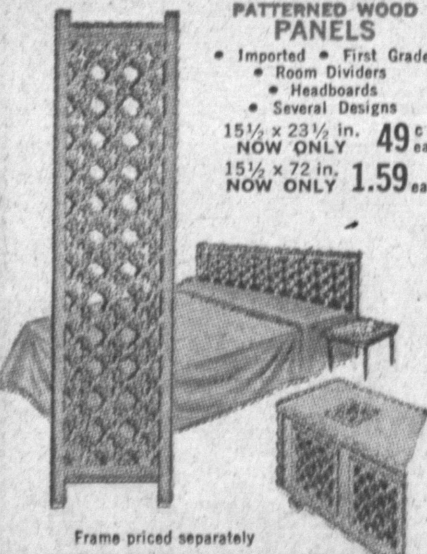

PATTERNED WOOD PANELS
• Imported • First Grade
• Room Dividers
• Headboards
• Several Designs
15 1/2" x 23 1/2" in. NOW ONLY 49¢
15 1/2" x 72 in. NOW ONLY 1.59¢

WALLPAPER MURALS
To cover up to 15 ft. wall
Hand screened 3 panels + 2 matching background
9.95 set

VINYL COUNTER TOPPING "GOODYEAR"
• Top quality counter topping
• Easy to install
Comp. Retail 29¢ NOW 19¢
5 ft. x 12 ft.

FOLDING WOODEN ACCORDION DOORS
32 in. x 80 in. Type "R"
Complete with hardware
Comp. Retail 4.95
Value 8.95 Now
Many other sizes avail.

UPHOLSTERY MATERIAL-VINYL
FINEST QUALITY
Reinforced canvas back.
Do-it-yourself & Save
48 x 54 in. wide
large selection
Comparable Retail Value 1.45
69 yd.

IMPORTED - MATCHSTICK BAMBOO DRAW DRAPES
54 and 84 in. Long
2, 3, 4, 5 Ft. Widths
Tremendous selection of colors & decorator designs
55 ea.

RICE FIBRE RUGS
Plain or patterned
Finest Quality
Hand Woven
5 Sizes of each
1.8 Plain
2.4 Ft. NOW
55 ea.

VINYL DROP CLOTH
9x12 Ft.
Waterproof
26 ea.

VINYL FRICTION TAPE
Finest grade
3/4 in. by 66 ft.
38 roll

PAINT MIXING PAIS
All galvanized steel
7 Qt. 49¢ 10 Qt. 69¢

WHITE VINYL GLUE
Squeeze 10¢ ea. 1/2 Pint 49¢
Bottle

SCHEARS
6 in. 8 in. 10 in.
25¢ 49¢ 59¢

PAINT & VARNISH REMOVER
Best Grade
2.19 Gal.

SELF-SPRAY PAINTS ENAMELS - LACQUERS
All colors & Gold, Chrome, Copper
49 1/2 oz. Can

STANDARD BRANDS COMPLETE LINE OF ARTIST SUPPLIES

SALE!

WALL COVERINGS

SPECIAL PURCHASE SAVE 56%
WALLPAPER

Imported - Pretrimmed
Prepared - Washable

Huge selection
All styles for
all rooms
Comparable
Retail Price
99¢
roll
36 sq. ft.

NEW! VINYL WALL COVERING

Finest Quality
Comparable Retail
4.95 - NOW
1.99 roll
36 sq. ft.

ALSO AVAILABLE
FINE QUALITY
WALLPAPERS
WASHABLE SUNFAST

SPECIAL PURCHASE Famous Brand NOW **39**¢ Per 36 sq. ft.

IMPORTED HAND MADE WALL COVERING

FIRST GRADE • FINEST QUALITY

TULU CLOTH
Comp. Price 1.98 325 roll
Price 1.19 roll

GRASS CLOTH
Comp. Price 3.95 roll
Price 2.19 roll

BURLAP CLOTH
Comp. Price 4.99 roll
Price 2.99 roll

REED CLOTH
Comp. Price 4.99 roll
Price 2.99 roll

WOVEN PAPER
Comp. Price 1.98 roll
Price 1.00 roll

FLOOR COVERINGS

SPECIAL PURCHASE SAVE 43%
VINYL-INLAID LINOLEUM

"PORTOFINO"
FINE QUALITY - FULL ROLLS
WITH METALLIC CHIPS - 5 PATTERNS
COMPARABLE RETAIL - 2.95 NOW
1.69 SQ. YARD

"ARMSTRONG EXCELON"
VINYL-ASBESTOS FLOOR TILE
• CONCRETE OR WOOD - BIG SELECTION
COMPARABLE RETAIL - 15¢ NOW
11 1/2¢ Per 36 sq. in. Tile

VINYL FLOOR COVERING
• 6, 9, 12 FT. WIDE • FULL ROLLS
• WATER, GREASE, DIRT RESISTANT
EXTREMELY LONG WEARING SURFACE
COMPARABLE RETAIL - 1.39 NOW
99¢ Sq. Yd.

ROOM SIZE VINYL SURFACED RUGS

"PLASTILON" FINEST HEAVYWEIGHT
6x9 FT. 9x12 FT. 12x12 FT. 12x15 FT. 12x18 FT.
3.98 ea. **7.98** ea. **12.95** ea. **15.95** ea. **18.95** ea.

LINOLEUM PASTE NOW ONLY 1.25 Gal.
PASTE SPREADER 29¢ ea.
LINO. KNIFE 29¢ ea.

VINYL COVE BASE 2 1/2 in. Topset Black - Brown 12¢ Run. Ft.
Black - Brown 12¢ Run. Ft.

"ROBBINS" APPLAUSE VINYL TILE 69¢ 36 sq. ft.

ENAMEL SURFACE - FELT BASE PRINT 49¢ ea. sq. yd.

CORIC TILE 15¢ 9x9 in. Tile STAIR TREAD 49¢ ea. 9x18 in.