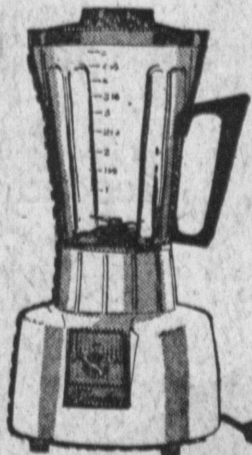

46 OZ. CAPACITY 2 SPEED BLENDEX BLENDER

Shatterproof container for safety (insulated for boiling water), twin pouring spouts.

14⁸⁸ SALE PRICE

RATED NO. 1 IN NATION'S HOME-MAKERS SURVEY