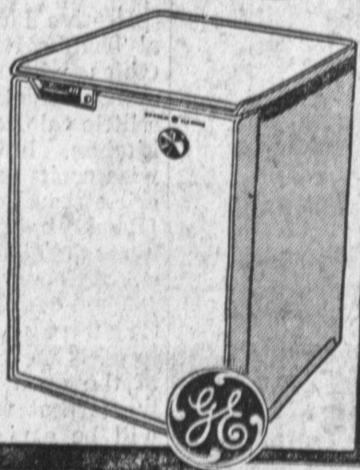

WHITE FRONT

ALL PRICED SO LOW... YOU JUST CAN'T WAIT

ALL 10 BIG STORES JOIN THIS

SPECTACULAR MID-NOVEMBER DISCOUNT

JAMBOREE

FISHER NUTS
58¢ CASH-
88¢ EWS
68¢ MIXED NUTS

Fisher's nuts are ideal for any social gathering... Guaranteed fresh & tasty!

BIG 54"x54" TABLECLOTH

NO IRONING - NO WASHING
BEAUTIFUL REPRODUCTIONS OF AUTHENTIC LACE TABLECLOTH IN VINYL

Just wipe with damp cloth or dip in sudsy water.

NOT IN L.A. CENTRAL VAN NUTS

248 EA.

54"x72" 3.85 VAL. **2⁹⁸**
54"x90" 4.85 VAL. **3⁸⁸**
72" ROUND 3.85 VAL. **2⁹⁸**

WESTINGHOUSE • GE • RCA PORTABLE 19 IN. TV

GUARANTEED TO BE 1 OF 3 LISTED

TREMENDOUS VALUE

108⁸⁸

GE MOBILE MAID® DISHWASHER

WITH GE "FLUSH-AWAY DRAIN" Liquefies soft food particles and pumps them away. 1/3-HP - 60 cycle. Beautiful server-top. Almost a give-away bargain at this low, low price.

119⁸⁸

PORTABLE STEREO PHONO

24⁸⁸ SALE PRICE

ELECTRIC APPLIANCES

REGAL ELECTRIC POPCORN POPPER

588 SALE PRICE

HOUSEWARE SPECIALS

IMPORTED CHINA CUP AND SAUCER

DELICATE LOVELY CUP & SAUCER SET

You'll delight your family and company with this decorator item. Cup & Saucer.

68¢

FANTASTIC SAVINGS

PENNZOIL MOTOR OIL

30 WEIGHT Detergent PENNZOIL helps protect your car. Enjoy extra miles today.

QUART SIZE

35¢ EA.

30 CUP WESTBEND COFFEE MAKER URN LIGHTWEIGHT PORTABLE PERFECT FOR THANKSGIVING

For coffee that's really good till the very last cup. Durable 19 gauge aluminum urn with 20 gauge cover. Thermostatically controlled. #9304.

988 SENSATIONAL SAVINGS

YOUR CHOICE FLORENTINE GLASSWARE IN FOUR COLORS

Bottles up to 22" high... also water pitchers, vases, candy dishes. Beautiful glass patterns, designs & colors. Sensational savings.

SALE PRICED

78¢ EA.

MEN'S UPLAND GAME HUNTING JACKET