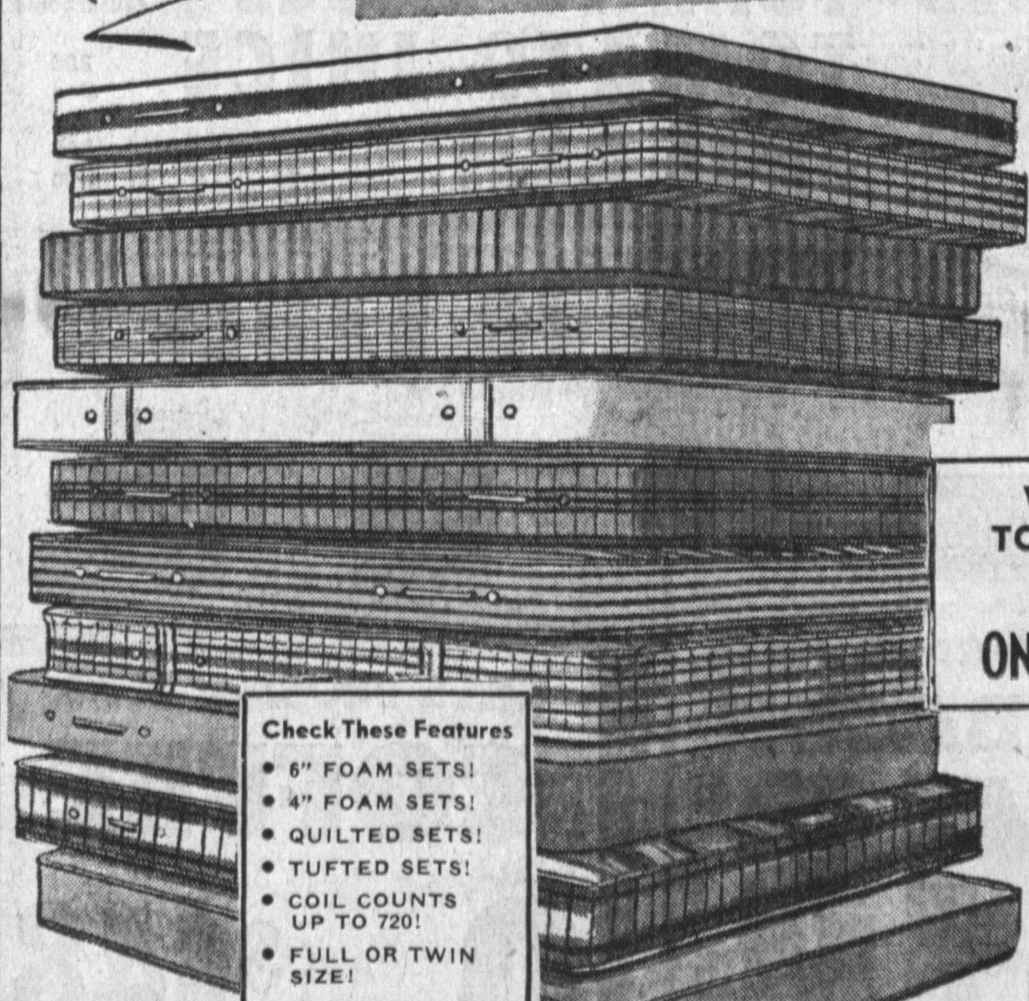

Check These Features

- 6" FOAM SETS!
- 4" FOAM SETS!
- QUILTED SETS!
- TUFTED SETS!
- COIL COUNTS UP TO 720!
- FULL OR TWIN SIZE!