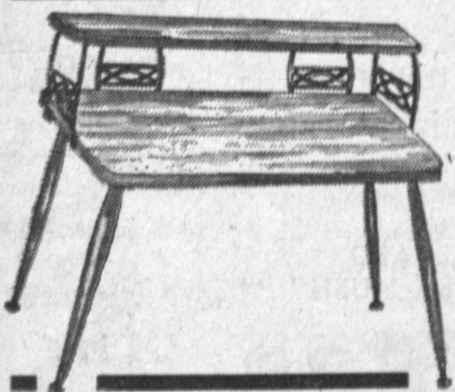

## 7-Pc. Maple Dining Room Set

Irv does it again with a Special Carload Purchase of 7-pc. Maple finish dining room sets. Set includes large, sturdy 42" table, two host chairs, four side chairs and one leaf. Formica top. (Extra leaf "on the house.")

## ROOM DIVIDER-DESKS

Custom quality by Virtue Bros. A very unique accessory that may be used as a writing desk, aquarium stand, TV table, room divider, etc. Stands 29" tall, 35" wide, 18" deep with 8" wide shelf on brass finish filigree. Metal legs, nevarmar tops.