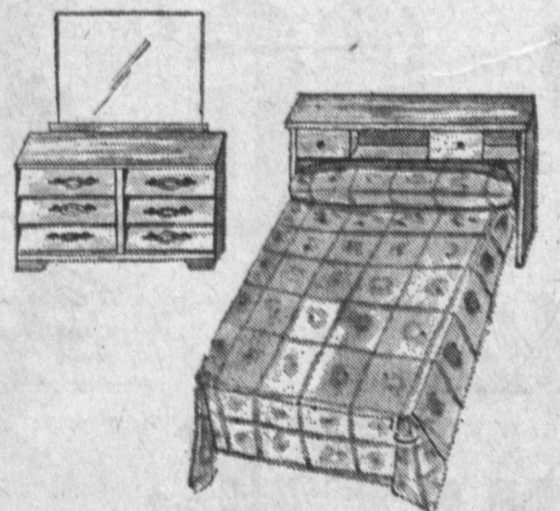

IRV SEZ:
"Let me personally show you all the outstanding bargains we have just for this second week of our 12th Anniversary Sale."

IRV SEZ:

"I've Got Bigger & Better Bargains Than Anybody in Town

... Even Better Than Sid! ... and ...

I WON'T BE UNDERSOLD!" ..

BETTER SHOP EARLY . . . THESE BARGAINS WON'T LAST

10-DRAWER DRESSER-CHESTS

There is plenty of room in this huge 10-drawer maple finish chest. Measures 15" deep, 42" wide, with four drawers across top, six drawers below.

24⁸⁸

7-Pc. Maple Dining Room Set

Irv does it again with a Special Carload Purchase of 7-pc. Maple finish dining room sets. Set includes large, sturdy 42" table, two host chairs, four side chairs and one leaf. Formica top. (Extra leaf "on the house.")

159.00 VALUE

99⁸⁸

ROOM DIVIDER-DESKS

Custom quality by Virtue Bros. A very unique accessory that may be used as a writing desk, aquarium stand, TV table, room divider, etc. Stands 29" tall, 35" wide, 18" deep with 8" wide shelf on brass finish filigree. Metal legs, nevarmar tops.

11⁸⁸

A 25.00 Value

Early American Divan & Chair

The perfect set for your Early American Home. Large divan makes into a comfortable bed. Matching chair gives super comfort. Both divan and chair have attractive Birch wood trim for that added touch. Full flounce, heavy boucle covering.

A 229.00 Value • Both Pieces

148⁸⁸

VISIT OUR HUGE MAPLE DEPARTMENT AND SEE THE BIG BARGAINS IN EARLY AMERICAN FURNISHINGS!

WESTINGHOUSE COFFEEMAKER

Here is a super deluxe Westinghouse Coffeemaker that makes 4 to 10 cups of delicious coffee. Fully automatic, keeps coffee hot for hours. Has bright, triple-chromed finish.

11⁸⁸

Regular 18.00 Value

MAPLE NIC-NAC SHELVES