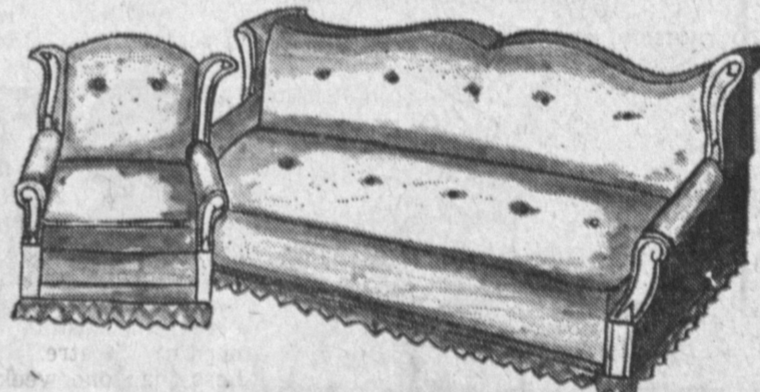

Early American Divan & Chair

The perfect set for your Early American Home. Large divan makes into a comfortable bed. Matching chair gives super comfort. Both divan and chair have attractive Birch wood trim for that added touch. Full flounce, heavy boucle covering.

A 229.00 Value • Both Pieces

148⁸⁸

VISIT OUR HUGE MAPLE DEPARTMENT AND SEE THE BIG BARGAINS IN EARLY AMERICAN FURNISHINGS!

WESTINGHOUSE COFFEEMAKER

Here is a super deluxe Westinghouse Coffeemaker that makes 4 to 10 cups of delicious coffee. Fully automatic, keeps coffee hot for hours. Has bright, triple-chromed finish.

11⁸⁸

Regular 18.00 Value

MAPLE NIC-NAC SHELVES

It's a fully authentic conversation piece of lovely Early American design. The select hardwood boasts a rich Salem finish. You really must see to appreciate this delightful accessory.

8⁸⁸

Regular 14.95 Value

GENERAL ELECTRIC STEAM-DRY IRON

Model F-60 has all the deluxe General Electric features and quality. Fabric temperature selector, lightweight, bright chrome finish, made to last a lifetime. You would expect to pay twice the price.

NOW **9⁸⁸**

MODERN 3-PC.

Bedroom Suite

Here is the perfect set for the girl's room or that extra bedroom. A handsome 3-piece modern bedroom group that includes large, roomy dresser with attractive metal pulls, large, crystal-clear mirror and Hollywood bookcase headboard. Lovely Walnut finish.