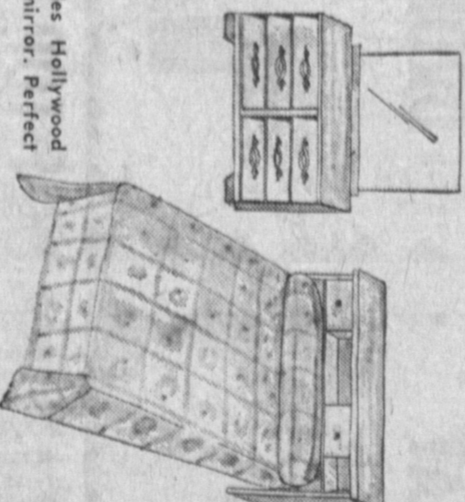

MODERN QUILTED VYNELLE DIVAN & CHAIR SET

1 48 88

Regular 229.00

Modern sofa and matching chair with tough, long-wearing buttersoft vynelle naugahyde covering. Nice selection of colors.

3-PC. MODERN BEDROOM SET