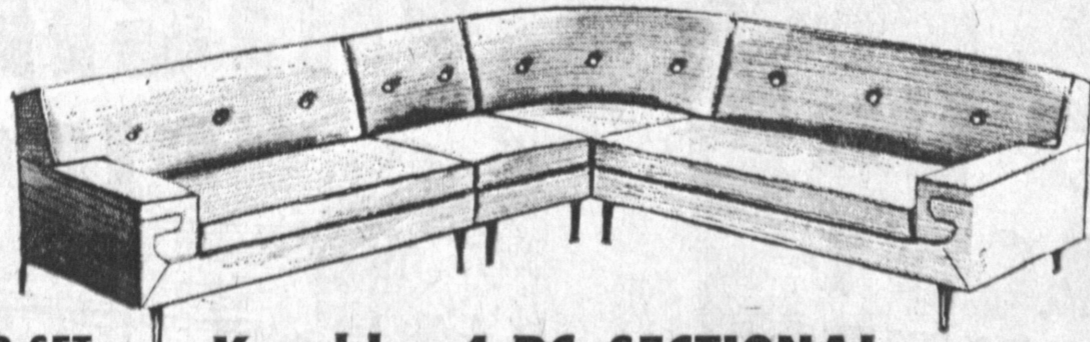

Kroehler 4-PC. SECTIONAL
This super sectional provides you with that famous Kroehler combination of beauty, year-ahead construction features and extreme versatility. Full foam cushions, of course.
177⁰⁰
279.95 VALUE

CARLOAD PURCHASE
Save as never before on genuine Bassett chests. We've just purchased a carload so you'll find the best selection as well as best price!

Genuine BASSETT CHESTS
Leonards does it again! Leonards has made a carload purchase of nationally advertised Bassett chests in 3 delightful styles. Choose from "Sweetheart", "Silver Mist", and "Walnut". All have formica tops and dovetail drawers.
$69.95 VALUE
38⁸⁸
YOUR CHOICE
HAS ONE "EXTRA DEEP" DRAWER FOR ADDED CONVENIENCE

WE BOUGHT ENTIRE CARLOAD FROM BASSETT