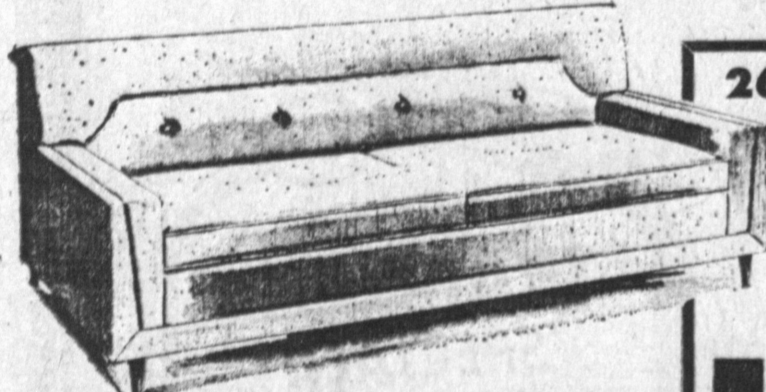

LOWEST PRICE IN HISTORY ON KROEHLER SLEEPER-SOFA

269.95 VALUES

**YOUR CHOICE
EITHER SOFA**