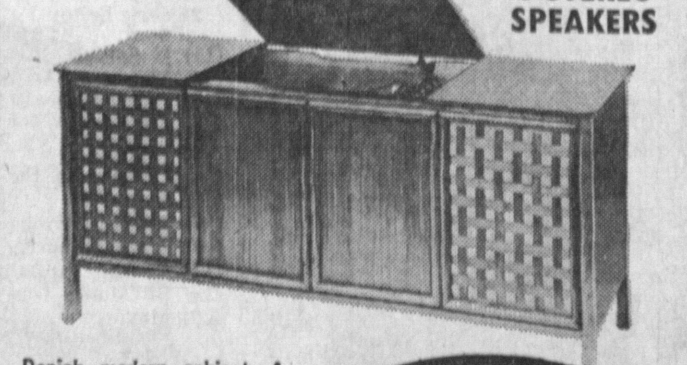

358⁸⁸

PHILCO STEREO DELUXE AM • FM • FM STEREO RADIO

158⁸⁸
 DELUXE 4 SPEED CHANGER Deluxe AM-FM radio with automatic volume control & AFC. 2 built-in antennas. 10" bass woofer speaker plus two 4" tweeters. Beautiful all-wood cabinetry.

27" MOTOROLA UHF TV CONSOLE

258⁸⁸
 2 SPEAKERS Push-Pull On/Off control. Custom hand wired chassis. Tinted Eye Shade Tilt glass. Lighted channel indicator.

DELUXE STEREO CONSOLE AM-FM/FM STEREO RADIO

258⁸⁸
 Danish modern cabinet. 4 speed automatic changer. Stereo balance control. Six speakers. And many other outstanding features.