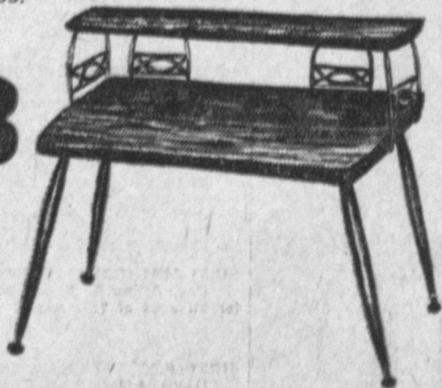

Values from
35.00 to 58.00

18⁸⁸

Ea.

To **28⁸⁸**

Ea.

Mattress and Springs
Not Included

DECORATOR TABLE-DIVIDERS

Custom quality by Virtue so you know it is the best of materials and construction. These unique tables may be used as writing desk, aquarium stand, TV table, room divider, book shelf, etc. Stands 29" tall, 35" wide, 18" deep with 8" deep shelf, supported by handsome brass filligree. Metal legs with self-leveling feet, nevarmar tops.

25.00
Value

14⁸⁸

Hollywood Headboard

MODERN TWIN BED SIZE

Sale!

CHOICE OF BEAUTIFUL HEADBOARDS

NOT ALL AS
ILLUSTRATED

We have "odds and ends" of Hollywood Headboards we must move. These are strongly built, heavily padded and covered with washable plastic. We have several styles, colors and patterns to choose from. Here's an economical way to get a set of twin beds for that extra bedroom.

YOUR
CHOICE

3⁸⁸

Ea.

Full Size Available
Slightly Higher

try-it
FURNITURE

23027 South Avalon Blvd.
MONDAYS THROUGH SATURDAYS, 9:30 TO 8 SUNDAYS, 10 TO 6
We Welcome BankAmericard Accounts—Other Credit Terms Available
Wilmington TE 4-7272