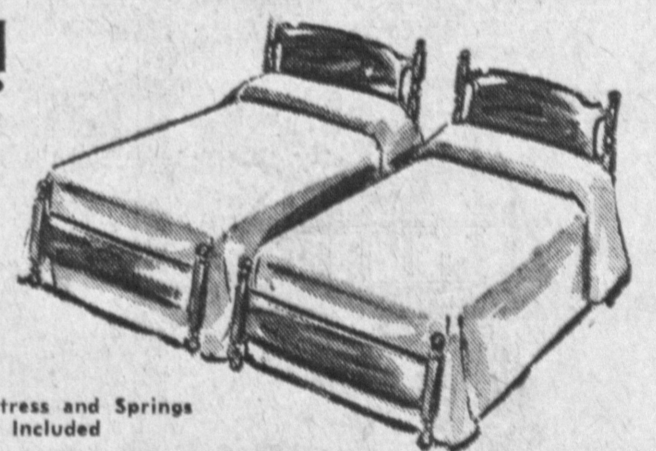

Values from
35.00 to 58.00

18⁸⁸

Ea.

To **28⁸⁸**

Ea.

Mattress and Springs
Not Included

DECORATOR TABLE-DIVIDERS

Custom quality by Virtue so you know it is the best of materials and construction. These unique tables may be used as writing desk, aquarium stand, TV table, room divider, book shelf, etc. Stands 29" tall, 35" wide, 18" deep with 8" deep shelf, supported by handsome brass filligree. Metal legs with self-leveling feet, nevarmar tops.

25.00
Value

14⁸⁸

Hollywood Headboard

MODERN TWIN BED SIZE

Sale!

CHOICE OF BEAUTIFUL HEADBOARDS

NOT ALL AS
ILLUSTRATED

We have "odds and ends" of Hollywood Headboards we must move. These are strongly built, heavily padded and covered with washable plastic. We have several styles, colors and patterns to choose from. Here's an economical way to get a set of twin beds for that extra bedroom.

YOUR
CHOICE

3⁸⁸

Ea.

Full Size Available
Slightly Higher

try-it
FURNITURE

23027 South Avalon Blvd.
MONDAYS THROUGH SATURDAYS, 9:30 TO 8 SUNDAYS, 10 TO 6
We Welcome BankAmericard Accounts—Other Credit Terms Available
Wilmington TE 4-7272