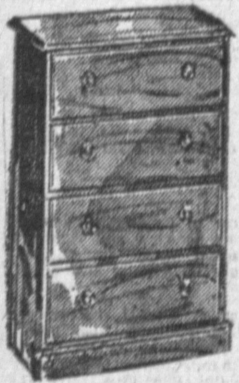

90.00
Value

66⁰⁰

See our roomful of other quality dinettes in both Modern and Early American styling at similar savings.

4-DRAWER MAPLE FINISH CHEST

This convenient-size 4-drawer chest has ample room. Done in a warm Maple finish to fit into your Early American decor. Wood pulls, sturdy construction throughout. Just the thing for the children's room.

NOW **10⁸⁸**

MAPLE TWIN BED SALE!

An outstanding sale of maple twin beds... perfect for that extra room. Some of these are brand new, some are floor samples, some sold "as is", some "one-of-a-kinds." Many styles to choose from such as paneled, semi-high poster, spindle, pineapple, etc. All sturdily constructed to stand lots of abuse.

Values from
35.00 to 58.00

18⁸⁸

Ea.

To **28⁸⁸**

Ea.

Mattress and Springs
Not Included

DECORATOR TABLE-DIVIDERS

Custom quality by Virtue so you know it is the best of materials and construction. These unique tables may be used as writing desk, aquarium stand, TV table, room divider, book shelf, etc. Stands 29" tall, 35" wide, 18" deep with 8" deep shelf, supported by handsome brass filligree. Metal legs with self-leveling feet, nevarmar tops.