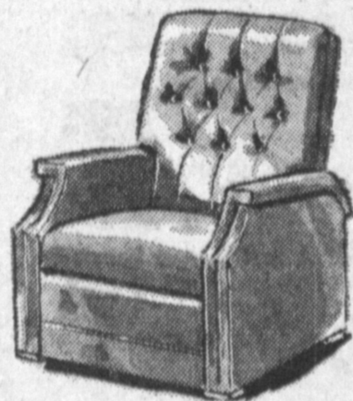

A 109.00 Value
69⁹⁵

SIMILAR TO
ILLUSTRATION

LOVELY
MODERN
3-PIECE

SECTIONALS

For an outstanding buy in a modern 3-piece sectional, you must see this one group. Only a few left. Full 90-degree center section, bumper arm styling (not as illustrated), wonderful selection of such coverings as nylons, tweeds, friezes in a variety of new Fall covers.

SIMILAR TO ILLUSTRATION

158⁰⁰

SEE OUR OTHER 4 AND
5-PIECE SECTIONALS

LOUNGER CHAIRS

Over 90 assorted lounge chairs just arrived... in time for Christmas lay-away. Many with pillow backs, your choice of vinyl naugahyde or nylon covering in a wide range of new colors. These are all guaranteed to give long years of super comfort. Come in and try one on for size!

NOW
PRICED
FROM **44⁸⁸**

NEW SHIPMENT
JUST ARRIVED

FROM OUR HUGE JUVENILE DEPARTMENT

WELCH STROLLER

Famous Welch "Winkie" Stroller with heavy metal frame, washable plastic canopy, seat and back, easy-rolling wheels. Folds easily for convenient storage.