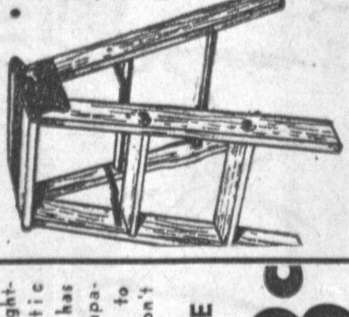

SPRAY KIT
• UL approved all purpose paint spray outfit, complete with 1/2 gal. of paint. A big savings!
43.50 VALUE
29 97
Get 299 Gift Stamps

5-QT. PAIL
• Sturdy, lightweight plastic paint pail has full 5-qt. capacity. Easy to wash out, won't rust.
49c VALUE
18 00

3-FT. LADDER
• Sturdy wood folding stepladder, has safety-rung steps. The perfect utility ladder for general home use.
2.95 VALUE
1 87

HOMEWARE SAVINGS & SPECIALS...

PRESS-O-MOP
Easy Way To Clean Floors
• Your hands never touch the sponge — easy squeeze action keeps them dry. Has rust-resistant, plates hard-ware.
1.79 VALUE
97 00