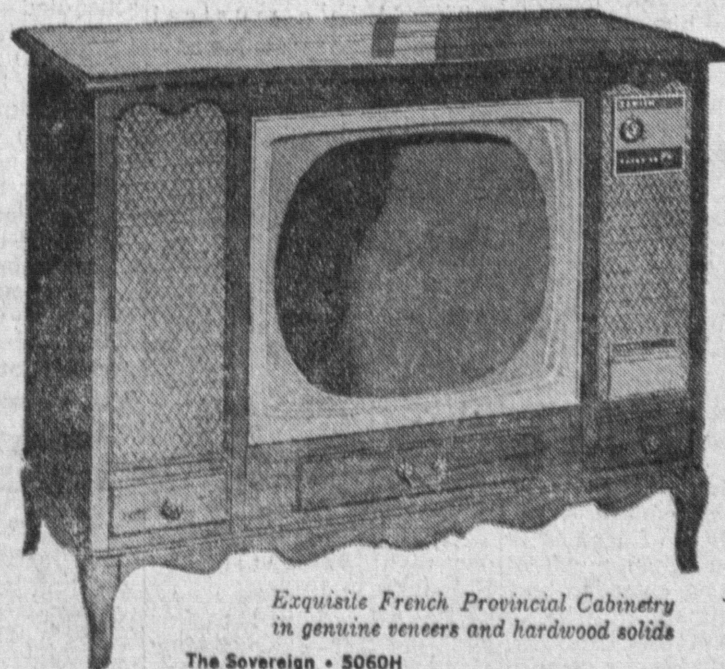

Nobody, but Nobody

UNDERSELLS

"the Dutchman"

ON 1964 COLOR

The Beaumont 6061 • Beautiful French Provincial console from Zenith's elegant Decorator Group • Remote control Space Command for set control from anywhere in the room • Rich hi-fidelity sound system for richer, fuller tones—3 speakers for individual bass and treble tone controls • In your choice of antique white and gold or cherry fruitwood hardwood veneers and solids

The Princeton 6025 • Remote control Space Command lets you control the set from anywhere in the room • Horizontal handcrafted chassis for years of trouble-free service • True-to-life color with exclusive Zenith "Color Brain" demodulator circuit • Handsome contemporary cabinet in your choice of walnut or mahogany or maple

THE GOTHAM • Model 5030
Beautiful Contemporary lo-boy styling in genuine veneers and hardwood solids. Also available with: Space Command® "400" as Model 6030, The Rushford.

No Down Payment

36 Mnths to Pay!