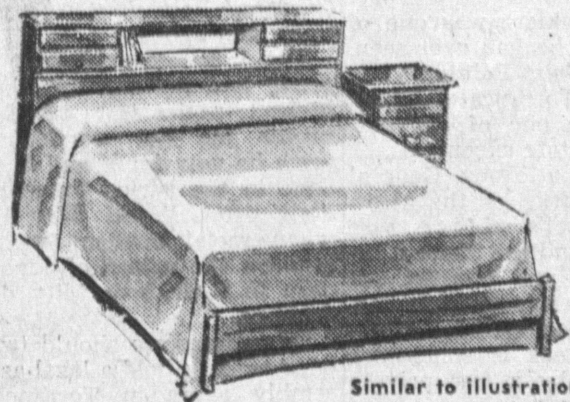

SUITE INCLUDES:

- Hollywood Headboard
- Large 6-Drawer Dresser
- Large Mirror

Choice of Grey, Ash, Blond, Maple, Walnut, Charcoal, etc. Most sets in cases, some floor samples, a few sold "as is".

Matching night stands and roomy chests also available at similar savings.

MODERN OR MAPLE

3-PC. BEDROOM SUITES

With Twin or Full Size Beds

YOUR CHOICE...

58⁰⁰

SAM COOKED THIS ONE UP! MAPLE FINISH 4-PC. BEDROOM SUITE

Our Special Purchase enables us to offer you this handsome, sturdily built 4-piece bedroom suite. It will make the perfect set for that extra bedroom. Complete suite includes Hollywood headboard, large, roomy 10-drawer dresser and two roomy commodes. Maple finish. (Mirror not included).