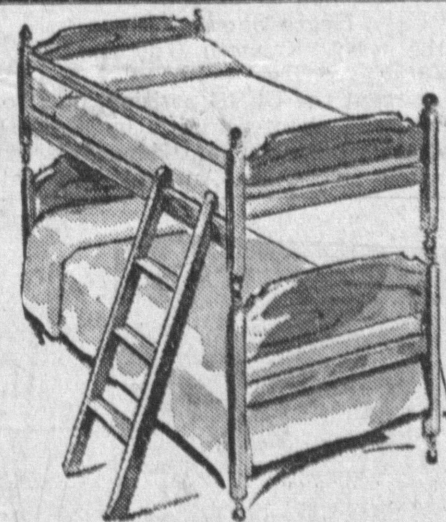

A 24.95 VALUE

18⁸⁸

ONLY SAM COULD
THINK OF THIS

SALE of LIVING ROOM SUITES!

EARLY AMERICAN

Sofa-Bed and matching chair with Birch trim on arms, sweetheart back styling. Heavy, long-wearing boucle covering in your choice of four distinctive colors—Char-Brown, Chocolate, Ginger or Harvest.

— OR —

MODERN

Modern 2-pc. sofa-bed and chair with buttersoft, long-wearing quilted vinyl naugahyde covering, choice of colors. This space-saver sofa makes into comfortable full-size bed.

REGULAR 229.00

Your Choice

149⁰⁰

GEORGE WANTS TO MOVE 'EM BUNK BED SALE!

36 FLOOR SAMPLE SETS
MUST GO!

Nothing held back in this sale. Many styles to choose from such as wagon wheel, spindle, etc., some with massive 3-inch posts. Sets come complete with springs, thick comfortable mattresses, ladder and guard rail. Perfect space-saver for the children's room. See them today!