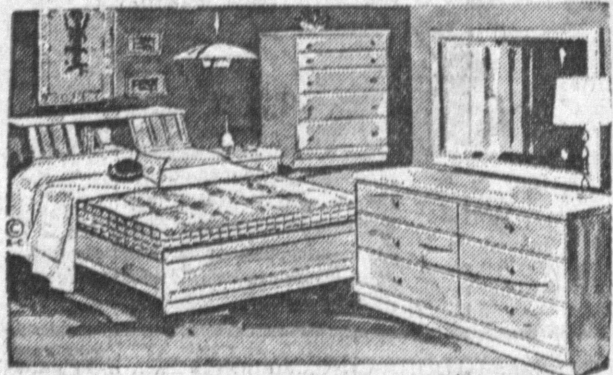

The Boss IS Gone...so, George and Sam HAVE Gone...NUTS!

LOOK WHAT THEY DID TO PRICES AT TRY-IT FURNITURE!

They've
Waited
All Year
for
This...

STORE Manager's Sale

HERE'S GEORGE'S 'SLEEPER'

Only 12 Sets To Choose From

SUITE INCLUDES:

- Hollywood Headboard
- Large 6-Drawer Dresser
- Large Mirror

Choice of Grey, Ash, Blond, Maple, Walnut, Charcoal, etc. Most sets in cases, some floor samples, a few sold "as is".

Matching night stands and roomy chests also available at similar savings.