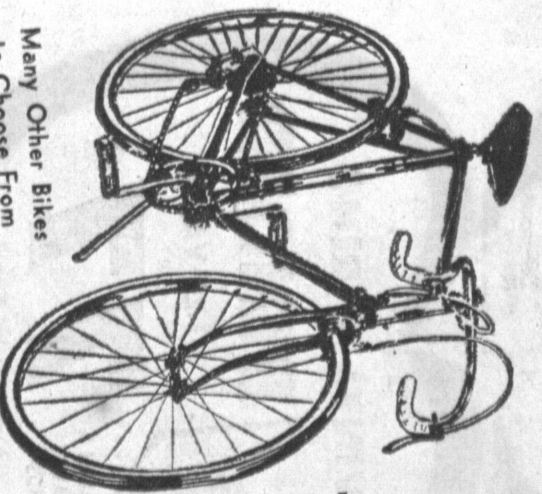

BACK-TO-SCHOOL SPECIAL!
10-SPEED RACING BIKE
American made, racing type bars
Front & rear caliper type brake
Genuine leather racing saddle
10-speed Benelux Mark 7 derailleur gear

4487
EASY CREDIT TERMS

Many Other Bikes to Choose From

GET 448 GIFT STAMPS