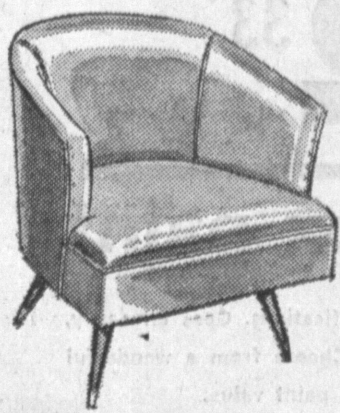

ANNUAL STOREWIDE AUGUST FURNITURE Clearance

... NOW AT ...

try-it FURNITURE

Big PRICE CUTS

4-PC. MODERN BEDROOM SUITES

Here is the perfect set for that extra bedroom and at a special purchase sale price. Handsome suite includes Hollywood headboard, roomy 9-drawer dresser and two roomy commodes.

48⁰⁰

DELUXE CRIB & MATTRESS

Hardwood crib with drop sides, teething bars, adjustable height springs PLUS a thick, comfy mattress with heavy, washable plastic covering.

35.00 VALUE

24⁸⁸

WELCH STROLLERS

Famous Welch "Winkie" stroller with heavy metal frame, washable plastic canopy, seat and back, easy-rolling wheels. Folds easily for convenient storage. A 20.00 value.

12⁸⁸

PUNKIN SEAT

Convenient Punkin seat is made of heavy-gauge plastic with heavy wire stand, adjusts to three positions, has safety strap. Keeps Baby comfortable yet safe.

7.95 VALUE

3⁸⁸

THESE ARE JUST A FEW OF MANY OF OUR BARGAINS IN NAME BRAND JUVENILE FURNISHINGS!

GE CUSTOM DELUXE STEREO

GE Model 1100 Mahogany Console. A 199.00 Value— GE Maple Console with AM-FM tuner. Regular 289.00—

$128 $178

GE MULTIPLEX STEREO CONSOLE

Handsome lo-boy console with AM-FM tuner, multiplex stereo radio. Only 2 left. A 309.00 value.

199⁰⁰

CHAIR CLEARANCE

CLUB CHAIRS

We have only two left. These are deluxe pillow-back club chairs with T-cushions, easy-rolling casters, foam rubber, washable vinyl naugahyde cover. 109.00 value.

58⁰⁰

TUB SWIVELS

Extra comfort in this tufted tub swivel TV chair. Deep seated with washable, rugged vinyl naugahyde cover. A 69.00 value.

39⁰⁰

9-DRAWER CHEST

Need extra storage space? See these roomy 9-drawer chests with handsome Maple finish and metal hardware.

24.95 Value

18⁸⁸

4-DRAWER MAPLE FINISH CHEST

11⁸⁸

BIG MARK-DOWNS!

MAPLE LIVING ROOM

WINGBACK CHAIR