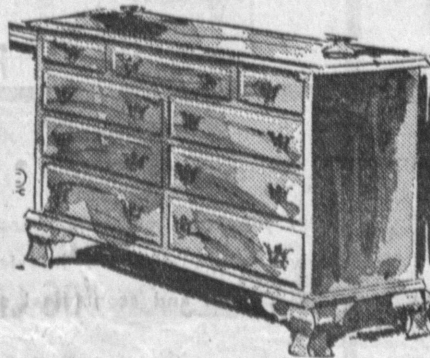

9-DRAWER CHEST

Need extra storage space? See these roomy 9-drawer chests with handsome Maple finish and metal hardware.

24.95 Value

18⁸⁸

4-DRAWER MAPLE FINISH CHEST

11⁸⁸

BIG MARK-DOWNS!

MAPLE LIVING ROOM

WINGBACK CHAIR

One only. Vinyl covering and foam rubber seats. A 110.00 value

48⁰⁰

DIVAN AND CHAIR

One only. Birch arms, heavy tweed covers. A 250.00 value

125⁰⁰

HIDE-AWAY SOFA BED

Wing armed, heavy tweed cover, foam seat. A 288.00 value

144⁰⁰

MODERN LIVING ROOM SUITES

SOFA AND CHAIR

Only 3 left. Two-piece plastic covered sets, walnut arms. A 129.00 value

69⁰⁰

QUILTED VYNELLE DIVAN AND CHAIR

Only 4 left. Assorted colors, foam cushion chair, heavy Vynelle Naugahyde cover. A 248.00 value

168⁰⁰

MODERN BEDROOM SUITES

3-PIECE SUITES

Only 4 left. Hollywood headboard, double dresser, mirror. A 99.95 value

56⁰⁰

5-PIECE SUITES

Only 3 left. Better hurry for one of these quality sets. A 175.00 value

87⁰⁰