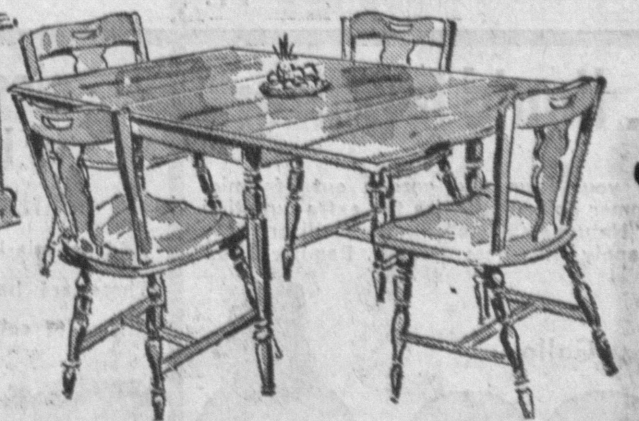

SPECIAL PURCHASE!

Here is an outstanding selection of space-saving Hide-Away sofa-beds featuring the very latest coverings, a generous array of new colors. Foam cushioned to give added comfort and longer wear.

HIDE-AWAY BEDS

119⁰⁰

ALSO AVAILABLE IN EARLY AMERICAN STYLING INCLUDING NYLONS, TWEEDS AND VINYL NAUGAHYDE COVERS

try-it FURNITURE

We Welcome BankAmericard Charge Accounts Other Credit Terms Available

23027 South Avalon Blvd.

MONDAYS THRU SATURDAYS, 9:30 TO 8

★ SUNDAYS, 10 TO 6

Wilmington

TE 4-7272