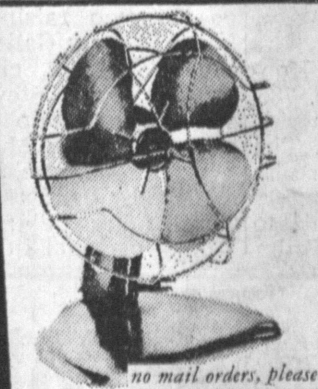

POPULAR PRICED BREEZE MAKERS

Modern in design... heavy duty motors... U.L. Approved... self-aligning bronze bearings for quiet operation... tip-proof bases... sturdy base brackets.

#803 8" Stationary **388**