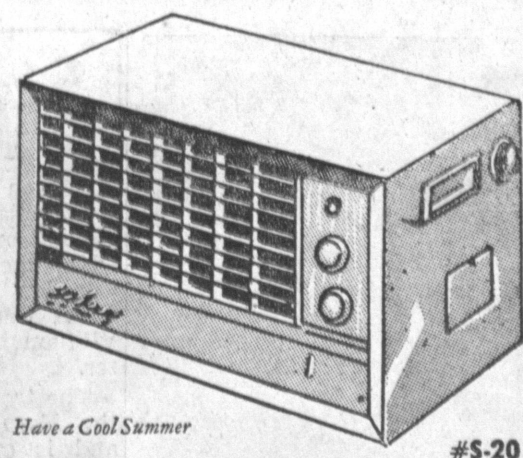

Rest your head as well as your back

Have a Cool Summer

#5-20

HIGH BACK ROCKER

FOUR WAY COOLING UNIT

• MAXIMUM COOLING AND VENTILATING PERFORMANCE
• TWO SPEED COOLING AND TWO SPEED VENTILATING
• CONVENIENT RECESSED CARRYING HANDLES • CUSTOMIZED DECORATOR STYLING • EXTRA LARGE WATER RESERVOIR • MAXIMUM COOLING CAPACITY