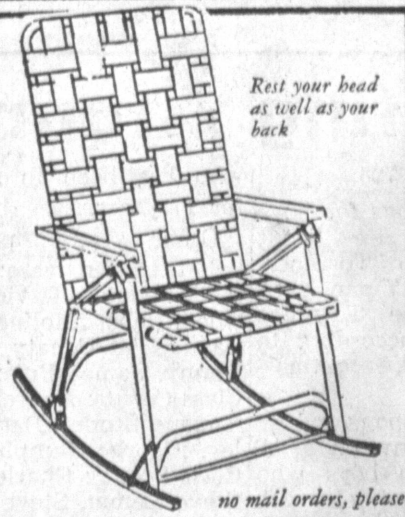

Have a Cool Summer

Rest your head as well as your back

no mail orders, please