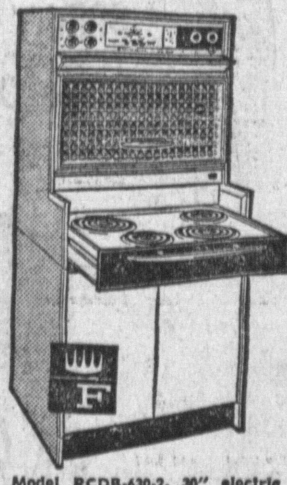

### FREE ICE EJECTOR!

during this Sale Pops out cubes at a touch into handy 80 capacity server! No pulling—no sink-splashing!

**13.8 CU. FT. NO FROST REFRIGERATOR-FREEZER**

- Exclusive Frost-Proof system eliminates freezer frost completely—forever!
- Huge 100 lb. zero-zone across-the-top freezer!
- Full-use storage door holds 2 dozen eggs, tall bottles, pound of butter in compartment!
- Twin glide-out hydrators hold nearly 3/4 bushel!
- Magnetic seals hold doors tightly closed!

## Flair by FRIGIDAIRE

Model RCDB-430-2, 30" electric

Loveliest Range of the Year!

- Built-in glamour that installs in minutes!
- Eye-level oven with glide-up glass door!
- Roll-out cooking top!

Just Specially Priced for **10 Days Only!**