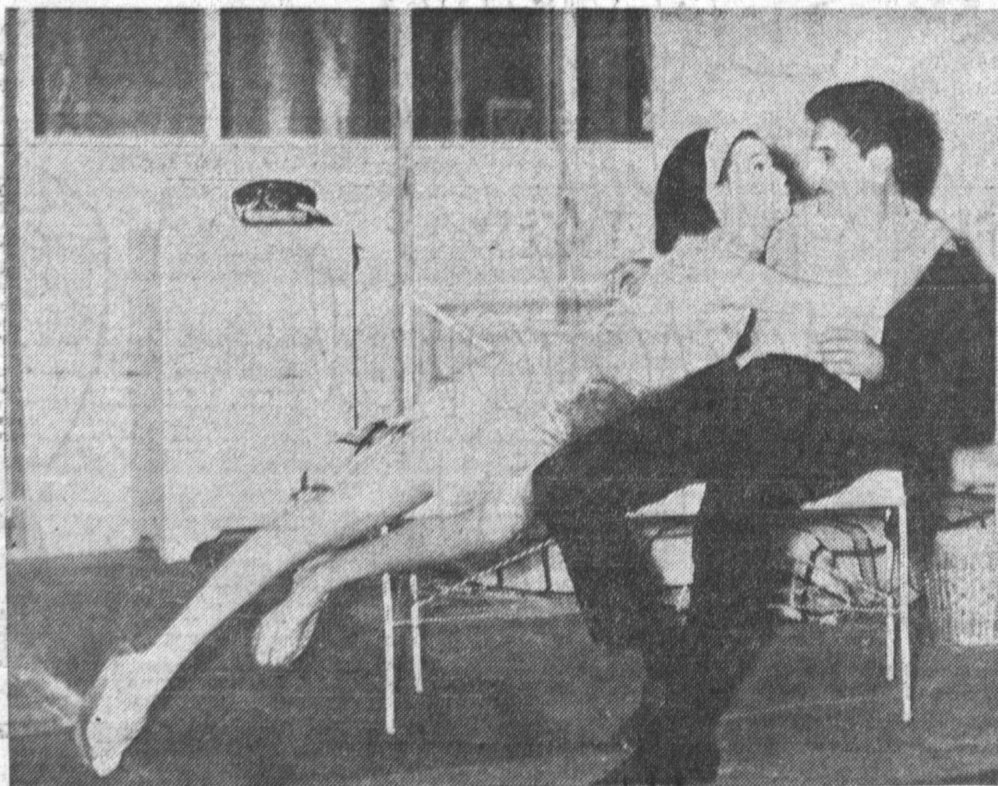

The cast features Kirk Dadisman and Gretchen Cole as Carl and Rita Tinkler; Carolyn Conwell of San Pedro as the houseboat landlady; Jack Daly of Redondo Beach as Rita's brother Sam; Anitra Johnson as the oriental charmer hired to prove Carl's fidelity; Yvonne Benedix of Hawthorne and Romona Bingham of Redondo Beach as the sisters who operate a friendship club; Warren Lavender of Hermosa Beach, Barbara Vrooman and Warren Dieter of San Pedro as club members; Dixie Riggs of Hermosa Beach as the magazine salesgirl; Sally Slatter of Torrance as the former tenant of the houseboat; and Dan Powell of Manhattan Beach as the tourist.

Backstage crew consisted of Jean Ellsworth as producer, Carolyn Schroeder assistant director; Rudi Medina, stage manager; Dick Obert, assistant stage manager; George Bingham, sound;

Dana Anderson and Becky Sisk, lighting technicians. Nanci Carroll and Linda Cahlan handle props, and Phyllis Palmer created the set dressings.

With just the one week-end remaining, it is suggested that reservations be made in advance, in case any evening has been sold out, by calling the box office, FR 2-9636. Chapel Theatre is located at 4164 Pacific Coast Highway on Smith Bros. Fish Shanty restaurant property. Admission prices are $1.50 Fridays and Sundays and $1.75 Saturdays with curtain at 8:30 p.m.

ARDENT SCENE in "Houseboat Named Pebbles," Chapel Theatre original by C. Y. Lee, finds Anitra Johnson overwhelming a bemused Kirk Dadisman. Play closes this weekend.