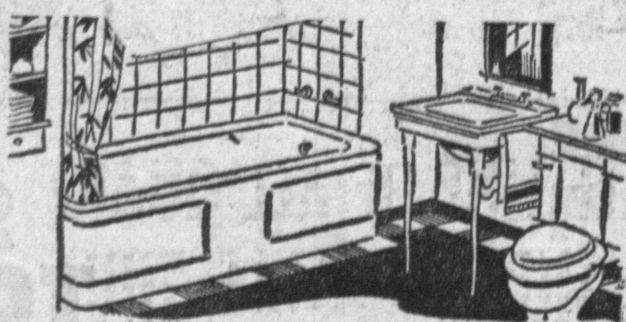

BATHROOM--Remodel Time

Modernize Your Bathroom At Low, Low Costs

Toilet Sets

(Close-Couple Upper & Lower) With all the hardware including white seat plus lavatory sink basin.

All For Only **$38⁸⁸**

COPPER OR BLACK CABINET PULLS

9^{cs}

MATCHING HINGES

39^{cs}

MAGNETIC CABINET CATCHES

6 FOR $1⁰⁰