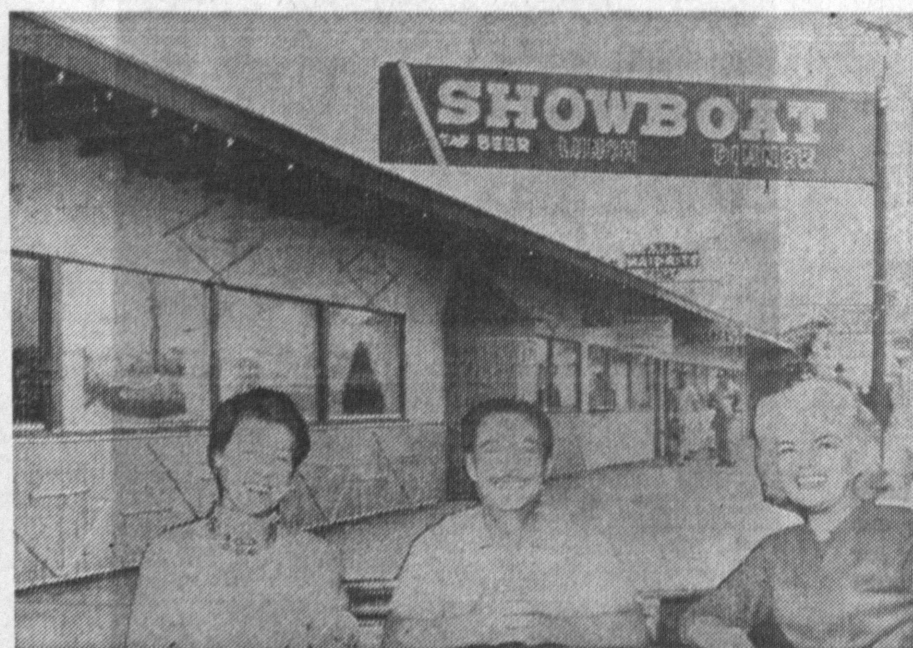

"WHO'S WHO" BUSINESS INDEX

CHICO'S SHOWBOAT, 250 Municipal Pier, Redondo Beach, features a daily luncheon special, breakfast served anytime, finest dinners anywhere, and the coldest beer in town. Dine and dance on the water at Chico's Showboat, the most popular spot on the Redondo pier. The best entertainment in the area can also be found nightly at Chico's, which was opened in December of 1962 by Chico and Dotty Felty and Vi Bates. Hours at 7 a.m. to 2, closed on Monday. Phone FR 4-9232.

HEEL AND TOE DANCING ACADEMY, at 1953 1/2 W. Carson St., Torrance, owned by Noble E. Spees and Barbara Cullis, is one of the best-equipped dance studios in Southern California, and offers classroom or private lessons in all dances for all ages. Noble has performed in television and motion pictures. He has placed two local boys in movie and TV work. Miss Cullis worked on the New York stage, television and motion pictures and, at one time, was under contract to Metro-Goldwyn-Mayer. Dance instruction includes tap, ballet, acrobatic twist, waltz, round, and exhibition ballroom.