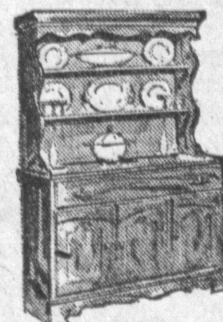

### Maple Buffet-Hutch

Two large shelves on top, two roomy drawers (one partitioned) two large cabinets below.

109.00 VALUE **68<sup>00</sup>**