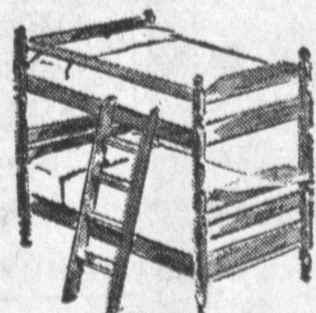

BUNK BED SALE

Perfect space-saver for that extra room. Sturdily built bunk bed set includes two beds, guard rail, ladder and slats. All hardwood.

REG. 60.00 VALUE **34⁸⁸**