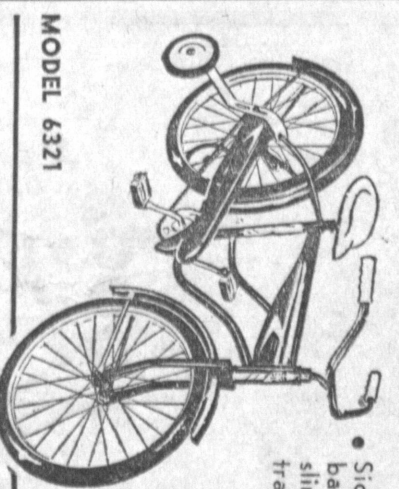

24-26" SPARTAN BIKE

Popular middleweight bike in boy's or girl's. Popular. Sturdy cantilever type frame, coaster brakes, kickstand.

29.90
36.95 VALUE
GET 299 GIFT STAMPS

CHARGE IT AT CMA!