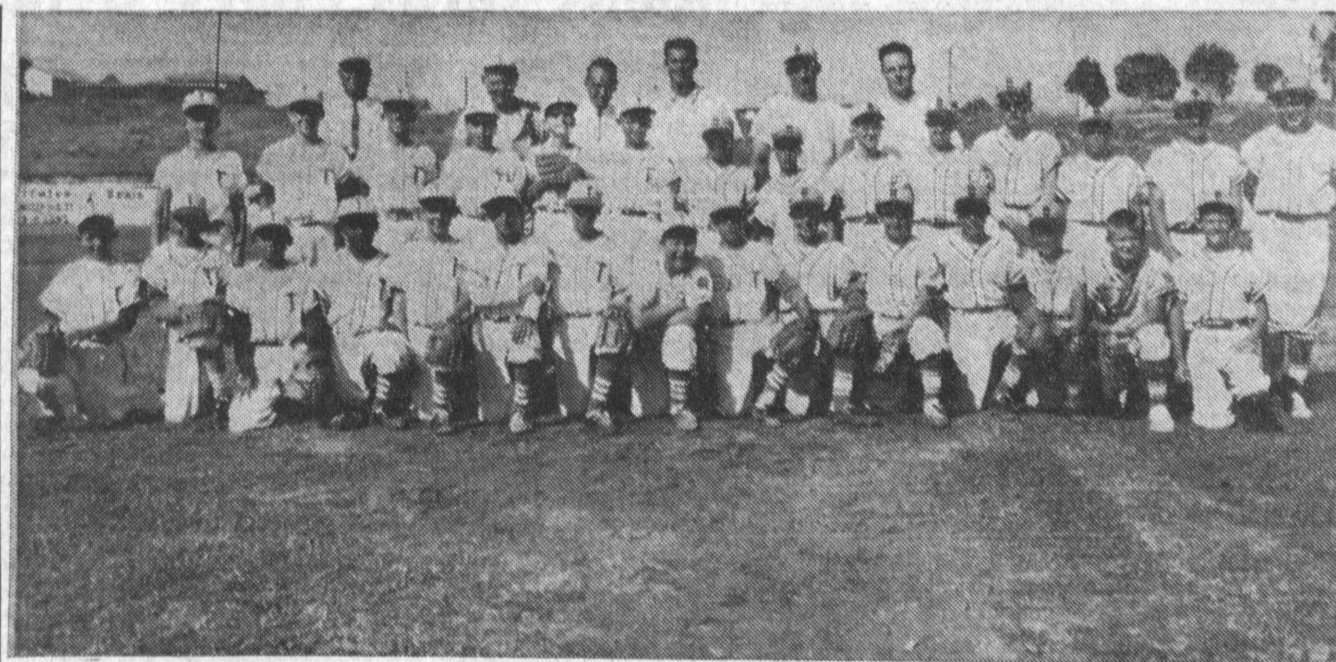

TORDONDO'S BATTLING ballplayers—Tigers on the left and the winners of the 16-inning championship playoff—the Braves—on the right.

a run for fifteen and a half innings of play.

Hulse had been followed to the mound by Tony Kelich for six innings, and Jerome Kurtik for the four final innings and the win. The Tigers had started with Bruce MacEachern for six innings, Donnie Cowden for five innings and finally Greg Keister for five innings. All but Cowden are All-Star players.

It was MacEachern for the Tigers and Kelich for the Braves who had driven in the runs for each of their

team in the first three innings.

Then came 13 more innings of tight championship baseball until Hulse's big blow. All spectators agree that there were two teams of champion ballplayers on the field.

MINOR LEAGUE DOINGS: Jensen's Rentals Red Sox edged the Taylor-Gibson Construction Giants, 9-8. Mark Willie pitching for the Sox gave up eight runs in the first three innings, saw his team behind 8-5, gritted

his teeth, and then pitched scoreless ball for the last three innings. Hits by Paul Ricketts, Bobby Dunn, Larry Allan and Larry Keene, all in the fifth inning accounted for four runs and the victory.

CORONARY ODDS

The average, presently healthy, middle-aged white male has been estimated to have one chance in five of developing coronary heart disease before he reaches the age of 65.

TRY THE BEACH

Regular exercise — moderate exercise every day — will help get you into condition (and shape) for beach games and summer sports.

ALL PURPOSE

3-IN-ONE® OIL
Oils Everything
Prevents Rust

REGULAR — OIL SPRAY — ELECTRIC MOTOR

COMPLETELY INSTALLED

CARPET

AT CONTRACTORS PRICES

100%
CONTINUOUS FILAMENT
NYLON
FIRESTONE'S NYLOFT

LATEST POPCORN WEAVE
SURPLUS FROM A LARGE JOB

SAVE OVER $3.00 A YARD

$ **4.88**
Sq. Yd.
Completely
Installed

PRICE INCLUDES . . .

Deep 50-oz. rubberized pad, invisible tackless strip, all chrome door metals.

CANDY STRIPE

$ **4.57**
Sq. Yd.

For one room or a houseful, the most practical carpet you can buy, in beautiful peppermint stripes.

Price Includes: Deep 50-oz. rubberized pad, invisible tackless strip, all chrome door metals.

ARTISTIC
Offers You Unbelievable Savings
on Magnificent Carpeting . . . Lets You Carpet Your
Entire Home at Prices You Won't Believe Possible . . .
BE HERE EARLY . . . BRING ROOM MEASUREMENTS!

COMPLETELY INSTALLED
100% Continuous Filament
NYLON TWEED
SPECIAL PURCHASE

$ **5.95**
Sq. Yd.

Price Includes: Deep 50-oz. rubberized pad, invisible tackless strip, all chrome door metals.

COMPLETELY INSTALLED
RAYON PILE

$ **3.95**
Sq. Yd.

Price Includes: Deep 50-oz. rubberized pad, invisible tackless strip, all chrome door metals.

Finest, Strongest, Longest-Wearing Carpet Fiber in Use Today!

—in the latest style and decorator shades. A dramatic carpet value—made possible by our volume buying.

$ **6.95**
Sq. Yd.

Price Includes: Deep 50-oz. rubberized pad, invisible tackless strip, all chrome door metals.

SAMPLES BROUGHT TO
YOUR HOME.
NO OBLIGATION
Phone FR 8-7886