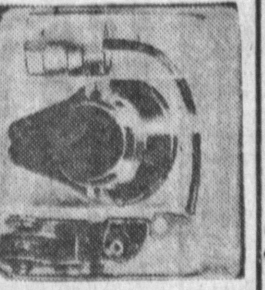

S-T-R-E-T-C-H YOUR BUDGET AT CMA
DISCOUNT PRICES • DISCOUNT GIFT STAMPS!

AUTO
Seat Belt
11.95 VALUE
2 88 SALE!
FRI. SAT. SUN. ONLY!

Instant release, metal-to-metal buckle. 100% nylon webbing. 2 inch width. Exceeds state, federal and SAE requirements. Assorted colors.

PORTABLE • AUTO
AIR COOLER
39.95 VALUE
2 58 88

High impact, heat resistant plastic construction. Special dash receptacle furnished. Optional transformer for conversion to household current. For 6 or 12 volt systems.

FREE
FILTER
WRENCH
WITH PURCHASE OF ONE OR MORE OIL FILTERS.

MICROPAX
Oil Filter
5.97 VALUE
1 39

Receive a FREE filter wrench with purchase of 100,000 or more Micropax oil filters. No harmful chemicals, soap, grease or detergents from heavy duty oil. Both for this one low price!

STEP
RIGHT
UP
FOLKS
USE YOUR CMA REVOLVING CHARGE CARD, TODAY!

8 CYLINDER IGNITION
CABLE SET
4.50 VALUE
99¢

Installs easily, insures split second starts in any weather. Change now for summer driving. Model 4411.

AUTO
TUNE-UP KIT
3.97 VALUE
1 29

Contains point set, condenser and rotor. Pre-assembled for quick expert installation. All parts inspected before, during and after manufacture to assure high standards.

CARNIVAL OF PATIO & NURSERY VALUES

TORRANCE ONLY!
FULL SIZE • DELUXE
ALUMINUM
CHAISE LOUNGE
WITH PAD INCLUDED
19.95 VALUE
BOTH FOR 13 91

GET 139 GIFT STAMPS
Heavy 1" aluminum frame with generous spring and stripping with rubber tired wheel. Pad is full size heavily stuffed with many handsome patterns to choose from.

GIANT
BIRD OF
PARADISE
1.49 Value
66¢
1 gallon can

One of California's favorites. Can be used in most any type of landscaping theme. Hardy, needs very little care. Get several today!

MARBLEIZED
PLANTER
POT
with matching 3-legged saucer
1.95 VALUE
96¢