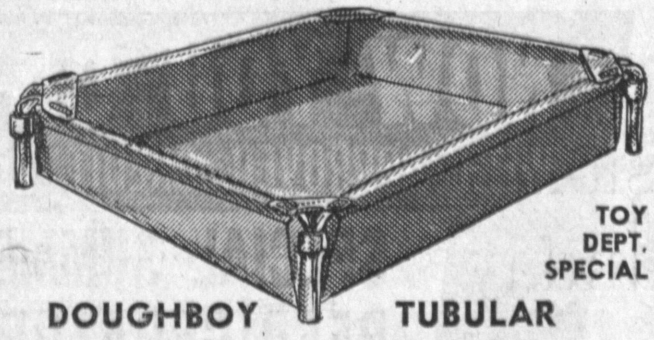

DOUGHBOY TUBULAR FRAME POOL

$12.95 VALUE!
4 DAYS ONLY!
4.66

TOY DEPT. SPECIAL

RECORD SALE MONO and STEREO L.P. ALBUMS

4 DAYS ONLY!

This fabulous group includes both mono & stereo LP's in a wide selection of favorites: Camelot, Andre Previn, Billy Daniels, Gigi, South Pacific, Artie Shaw, Pearl Bailey, Lionel Hampton, Duke Ellington.

$2.98 VALUE