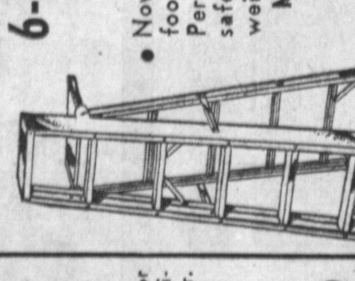

Now save on this sturdy 6-foot aluminum stepladder. Perfect for the home. Includes safety grip steps and is lightweight.

9.88

17.95 VALUE