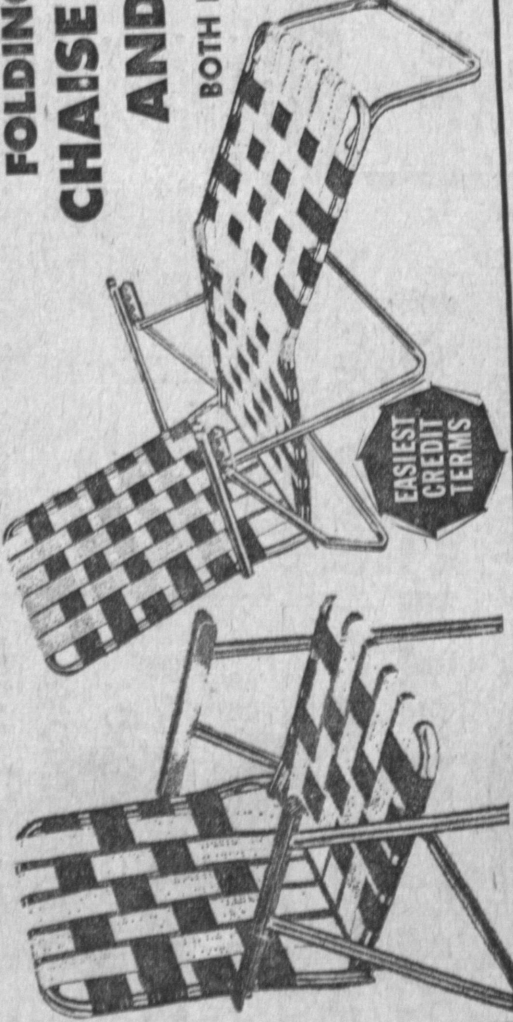

JUNE BARGAIN JUBILEE

BIGGEST SELECTION! LOWEST PRICES!

SAVE NOW ON PATIO AND NURSERY SPECIALS!

FOLDING WEBBED CHAISE LOUNGE AND CHAIR

BOTH FOR **13.95**

24.95 value

GET 139 GIFT STAMPS
Both chair and chaise are full sized 7 webs wide. Made of strong heavy duty 1 inch tubing and attractive sturdy Saran Milar webbing.

EASIEST CREDIT TERMS!

REPLACEMENT TIKI

Torch Wicks
25c EA. VALUE

6.49c

Stock up now and save at this low, low CMAazing price!

SWIFT'S

END-O-PEST
25% DDT SPRAY

16 oz. bottle **1.11**

Kills caterpillars, flies, fleas, lawn moths, cutworms, thrips. SAFE AROUND ANIMALS

1 GALLON PLANT

MID YEAR CLEARANCE

53c ea. **2 for $1**

Values to 1.48 each
We're closing out short lots of certain varieties of 1-gallon plants. Tremendous savings... but they'll go fast, hurry for best selection. **WE GIVE GIFT STAMPS**

BEST BUYS AT CMA!

Lowest Prices Plus Discount Gift Stamps!

VISIT CMA'S OWN REDEMPTION CENTER

DON'T MISS OUR MOONLITE SALE!
Fri., June 21
9 P.M. to Midnight
Fantastic Bargains!

JUNE BARGAIN JUBILEE

AMERICA'S LARGEST DISCOUNT DEPT. STORES
GMA
WITH COMPLETE DISCOUNT SUPER MARKETS

...where you ALWAYS GET GIFT STAMPS even on SPECIALS!

WIDE SELECTION BROADMOOR

Slacks
VALUES TO 10.95

3.97 to 7.88

QUALITY SEAMLESS

Nylons
$1.00 VALUE

43c pr.

A really nice selection of shades and sizes. Stock up now during this fabulous sale and buy at 43% of the regular price.

SPECIAL PURCHASE!

POLISHED COTTON SHIRTS

2.97

The sensational shirt "skim" the body! Wear any, anywhere! These shirts really make a figure, above or below knees. Sizes 32-34, polished cotton.

STOCK-UP TODAY!

SPECIAL PURCHASE!

SLEEVELESS BLOUSES
Cool & Fashionable Cotton Blouses!

1.38 to 1.98

SPECIAL PURCHASE!

SUMMER SKIRTS

VALUES TO $3.98

$2

WE GIVE GIFT STAMPS WITH EVERY PURCHASE!

MEN'S SHORT SLEEVE SPORT SHIRTS
2.98 Value **2 for 3.00**

Fabulous selection of fine collars in exciting colors and patterns.

7 BIG SALE DAYS!
THURSDAY, JUNE 20
THRU WED, JUNE 2
MON - FRI, 12:30 - 9:30
SAT 9-6 • SUN, 11-6

DOUBLE STAMP ITEM

GIRLS' SWIM SUITS

1.77 to 3.87

STOCK CLEARANCE SPECIAL! **WOMEN'S and TEENS' STRAW CASUALS**

1.77

Shoes that stretch to fit snug for foot flexibility. Rugged rubber soles in white, tan, or multi-color in sizes 4-18.

CHILDREN'S & TEENS' SHOE CLEARANCE

$1.52 to $3

Fabulous selection of dress shoes, sandals, slippers, and more! Want to mist!

MEN'S & BOYS' SHOE CLEARANCE

$3.54 to $5

Fabulous selection of dress shoes, sandals, slippers, and more! Want to mist!

WOMEN'S & TEENS' SHOE CLEARANCE

$2.53 to $4

DRESS SHOES in high & mid heels. DRESS FLATS in white & colors.

STOCK CLEARANCE SPECIAL! **WOMEN'S & TEENS' DRESS FLATS**

2.77

AUTOMOTIVE SPECIALS!

FULL VISION MIRROR

9.00 VALUE **2.97**

WE GIVE GIFT STAMPS
Fits all cars and trucks. Full vision 5 1/2" x 7 1/2" mirror glass. No clamping, no drilling, held in place by car door. Fully adjustable, factory assembled. Great buy!

Turtle Paste WAX

2.00 VALUE **88c**

GIFT STAMPS, TOO
One-waxing lasts up to 1 full year. Cleans, polishes, waxes and seals.

Auto Stand

2.97 VALUE **1.97**

WE GIVE GIFT STAMPS
Height adjustable strong tripod welded base. Supports telescoping pillar. A must for every car owner.

DO YOUR TIRES HAVE Safety - Shoulders? ... NOT UNLESS THEY'RE 1963 DUNLOPS!