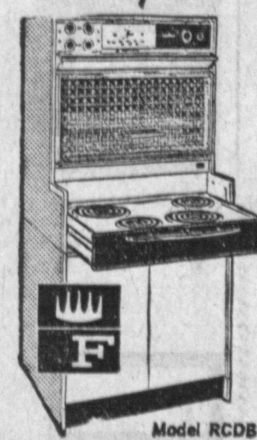

5 DAYS ONLY!

As Low As **\$7⁹⁹** per wk.

Frigidaire—Dish Mobile

Portable Now — Build-in Later

- Full Size Mobil Model
- Holds 14 Full Place Settings (Nema)
- Brand New Overhead Swirl Spray
- Drop Door—Front Loading

\$208⁸⁸

Includes Delivery, Normal Installation

Flair by FRIGIDAIRE

Loveliest range of the year!

- Built-in glamour that installs in minutes.
- Eye-level oven with glide-up glass door
- Roll-out cooking top!

SPECIALY PRICED FOR 5 DAYS ONLY!

As Low As **\$2⁸⁸** per wk.

(Basic cabinet optional)

SPECIAL LOW! LOW! PRICES ON ALL MODELS OF FRIGIDAIRE WASHERS — DRYERS — RANGES — REFRIGERATORS — FREEZERS — DISHWASHERS