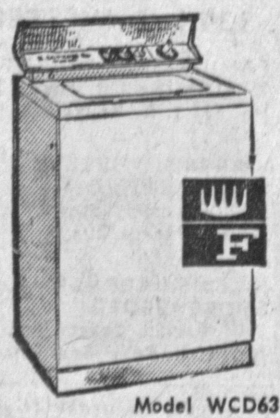

STURDY FRIGIDAIRE WASHERS

- Wash 12 lbs. in just one load!
- Automatic Soak cycle.
- 2 SPEED WASH AND SPIN

5 DAYS ONLY!

As Low As **$7⁹⁹** per wk.