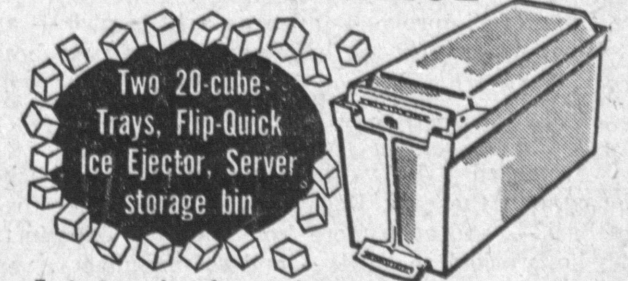

DEEP-SHELF STORAGE DOOR
holds 1/2 gallon bottles!

TWIN PRODUCE HYDRATORS
hold up to 3/4 bushel!

DeLuxe Model!
FDS-13T-1 13.24 cu. ft.
4 colors or white!

Dependable Automatic Defrosting in Refrigerator Section...
nothing for you to do, no dials to twist, no pans to spill, it's really automatic.

FREE!

REG. **9.95** VALUE

FRIGIDAIRE INSTANT ICE CUBE SERVICE

- Fastest, easiest ice service ever! Frigidaire Ice Ejector zips out cubes at lever's touch.
- Store 80 cubes in handy Server!
- Fits almost any refrigerator—for food freezers, too!