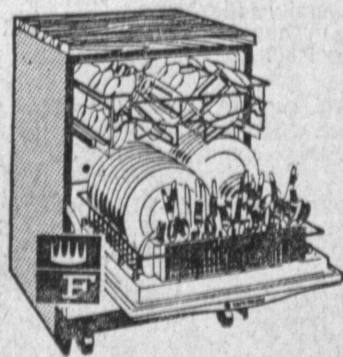

FREE!

REG. **9.95** VALUE

FRIGIDAIRE INSTANT ICE CUBE SERVICE

- Fastest, easiest ice service ever! Frigidaire Ice Ejector zips out cubes at lever's touch.
- Store 80 cubes in handy Server!
- Fits almost any refrigerator—for food freezers, too!

5 DAYS ONLY!

As Low As **\$7⁹⁹** per wk.

Frigidaire—Dish Mobile

Portable Now — Build-in Later

- Full Size Mobil Model
- Holds 14 Full Place Settings (Nema)
- Brand New Overhead Swirl Spray
- Drop Door—Front Loading

\$208⁸⁸

Includes Delivery, Normal Installation

Flair by FRIGIDAIRE

Loveliest range of the year!

- Built-in glamour that installs in minutes.
- Eye-level oven with glide-up glass door
- Roll-out cooking top!