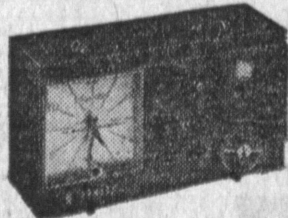

$19⁹⁵

Model TS75

- CHOICE OF COLORS
- SNOOZE ALARM