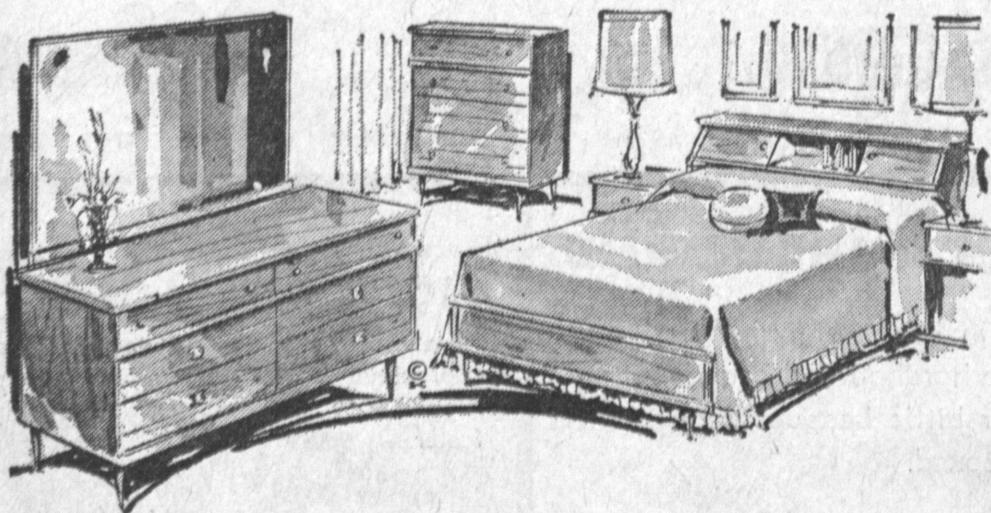

3-pc. BEDROOM SET SALE

17 SETS TO CHOOSE FROM — SUITE INCLUDES:

- Hollywood Headboard
- Large 6-Drawer Dressers
- Large Mirror
- Some With 9-Drawer Dressers

CHOICE of MODERN or MAPLE

Your choice of lovely Grey Ash, Blond, Maple, Walnut, Charcoal, etc. Most of these sets are in cases and a few of them are floor samples, some sold "as is." A tremendous buy for that extra bedroom.

Matching night stands and big, roomy chests to complete the set are available at similar savings.

PRICED FROM

49⁰⁰

NONE HIGHER THAN \$79.00!

GIVE DAD A CHAIR OF HIS OWN!

Choose his Father's Day gift from our complete selection of pillow-back rockers and loungers in a wide variety of styles, and colors.