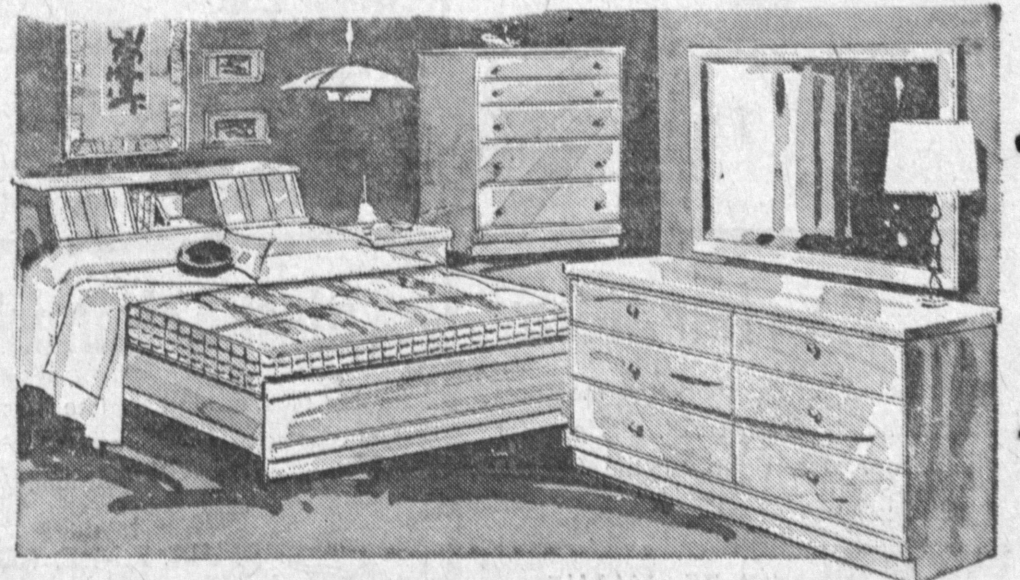

• STYLE • QUALITY • VALUE • SAVINGS

FURNITURE Sale!

TIMELY VALUES IN FURNITURE!

LIVING ROOM ★ BEDROOM ★ DINING ROOM ★ APPLIANCES ★ STEREOS ★ TVs

WE WILL OPEN
MEMORIAL DAY
AT 10 A.M.
try-it
FURNITURE

**SENSATIONAL
STOREWIDE
SAVINGS EVENT**

3-pc. BEDROOM SET SALE

17 SETS TO CHOOSE FROM — SUITE INCLUDES:

- Hollywood Headboard
- Large 6-Drawer Dressers
- Large Mirror
- Some With 9-Drawer Dressers

CHOICE of MODERN or MAPLE

Your choice of lovely Grey Ash, Blond, Maple, Walnut, Charcoal, etc. Most of these sets are in cases and a few of them are floor samples, some sold "as is." A tremendous buy for that extra bedroom.

Matching night stands and big, roomy chests to complete the set are available at similar savings.

PRICED FROM

49⁰⁰

NONE HIGHER THAN $79.00!

GIVE DAD A CHAIR OF HIS OWN!

Choose his Father's Day gift from our complete selection of pillow-back rockers and loungers in a wide variety of styles, and colors.

Priced From **49⁰⁰**

OCCASIONAL CHAIRS

We now have an outstanding stock of handsome occasional chairs in a good selection of styles, colors, covers.

Priced From **19⁹⁵**

Layaway Now
For Father's Day
June 16th

$1.00 Holds Any Item

BUNK BED SALE!

- Complete with mattresses, springs, guard rail and ladder
- Modern or Maple

● 48 sets to choose from

VALUES FROM 108.00 to 178.00

Priced From

69⁰⁰

Included in this sale are all our floor sample deluxe and super-deluxe sets at similar savings.

Bargains for Baby!

HIGH CHAIRS

Here is a sturdy built high chair made of chrome finish tubular steel, washable plastic cover in choice of colors, removable tray.

REGULAR 15.00 VALUE

9⁸⁸

PUNKIN SEATS

All plastic, adjustable to three positions, safety strap, lightweight. Regular 7.95 value.

3⁸⁸

CAR SEATS

Sturdy built, folds for easy storage, plastic covered seat and back are washable. A 2.95 value.

Now **1⁹⁹**