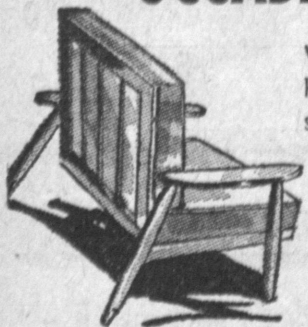

Matching night stands and big, roomy chests to complete the set are available at similar savings.

PRICED FROM

49⁰⁰

NONE HIGHER THAN \$79.00!

GIVE DAD A CHAIR OF HIS OWN!

Choose his Father's Day gift from our complete selection of pillow-back rockers and loungers in a wide variety of styles, and colors.

Priced From **49⁰⁰**

OCCASIONAL CHAIRS

We now have an outstanding stock of handsome occasional chairs in a good selection of styles, colors, covers.

Priced From **19⁹⁵**

Layaway Now
For Father's Day
June 16th