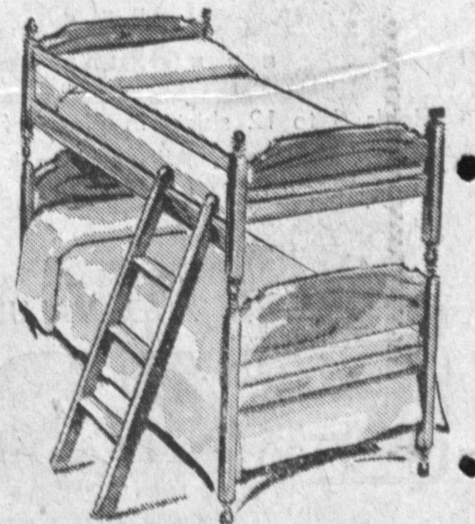

\$1.00 Holds Any Item

BUNK BED SALE!

- Complete with mattresses, springs, guard rail and ladder
- Modern or Maple

● 48 sets to choose from

VALUES FROM 108.00 to 178.00

Priced From

69⁰⁰

Included in this sale are all our floor sample deluxe and super-deluxe sets at similar savings.

Bargains for Baby!

HIGH CHAIRS

Here is a sturdy built high chair made of chrome finish tubular steel, washable plastic cover in choice of colors, removable tray.

REGULAR 15.00 VALUE

9⁸⁸

PUNKIN SEATS

All plastic, adjustable to three positions, safety strap, lightweight. Regular 7.95 value.

3⁸⁸

CAR SEATS

Sturdy built, folds for easy storage, plastic covered seat and back are washable. A 2.95 value.

Now **1⁹⁹**

These are just a few of many juvenile bargains!

4-Drawer Maple Finish Chests

Maple finish chest with 4 drawers (similar to illustration) is built to last. Provides needed extra storage space. A 14.95 value.