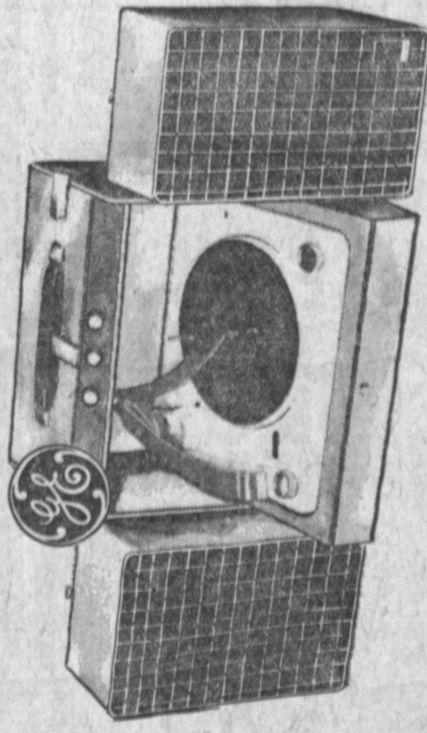

RCA VICTOR STEREO Portable PHONO

WITH SWING OUT
DETACHABLE
SPEAKERS

• Detachable, detachable stereo speakers
• Automatic speed "Floating Action" changer
• Erection Stereo pickup

YOU GET 688 GIFT STAMPS

YOUR
CHOICE
688

GENERAL ELECTRIC STEREO PORTABLE PHONO WITH DETACHABLE MULTIPLE SPEAKER SOUND SYSTEM

• Dual Stereo Amplifier
• 4-Speed Changer
• Two Dynapower Speakers
• Stereophonic Cartridge

NOW AT CMA • WORLD FAMOUS
VACUUM
CLEANERS **688**
Get 688
Gift Stamps

KIRBY

NOW! AUTOMATIC ZIG-ZAG Sewing Machine

Since 1876
WHITE
Sewing
Machines

134.00 Value
58.88

GET 500
EXTRA
GIFT
STAMPS

WITH FREE CABINET
WITH BUILT-IN
BUTTONHOLE
MAKER
MODEL 800

Decorates
AUTOMATICALLY
• Buttons
• Collars
• Blinds
• Hemstitching
• Monograms