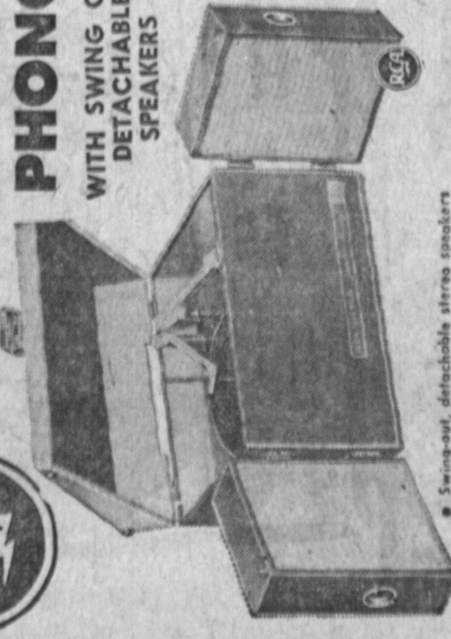

7.98 Value
48" x 84" length
14.50 Value
96" x 84" length
19.98 Value
144" x 84" length

Gift Stamps with every purchase, too!
Complete line of Drapery Hardware at discount prices!

24" x 72" RUG RUNNERS

2.98 Value
1.97
LINEN & DRAPERY DEPT.
WE GIVE GIFT STAMPS

RCA VICTOR STEREO Portable PHONO

WITH SWING OUT
DETACHABLE
SPEAKERS

• Detachable, detachable stereo speakers
• Automatic speed "Floating Action" changer
• Erection Stereo pickup

YOU GET 688 GIFT STAMPS

YOUR
CHOICE
688