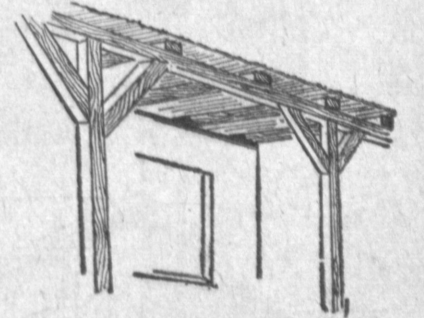

Larger Size Kits Available at Similar Savings!

... dichondra seed

Famous Kolorkoat Dichondra seed will give you a lush, green lawn that requires little care. Quick germination. Full 1-lb box, 1.29 value, now...

38^c

... fert-a-peat moss

Keep lawn and plants moist with Fert-a-Peat Moss. Another Try-It special.

Large 2 Cu. Ft. Bag Now Only

99^c

... hose nozzle

The handy way to water lawns and gardens. All-metal nozzle has automatic shutoff, heavy chrome finish.

Regular 1.19

88^c

... garden hose

Need extra length of hose to reach those "far away" places? Here's a 50-foot length of 7/16" rubber hose with brass fitting, guaranteed.

1⁴⁴